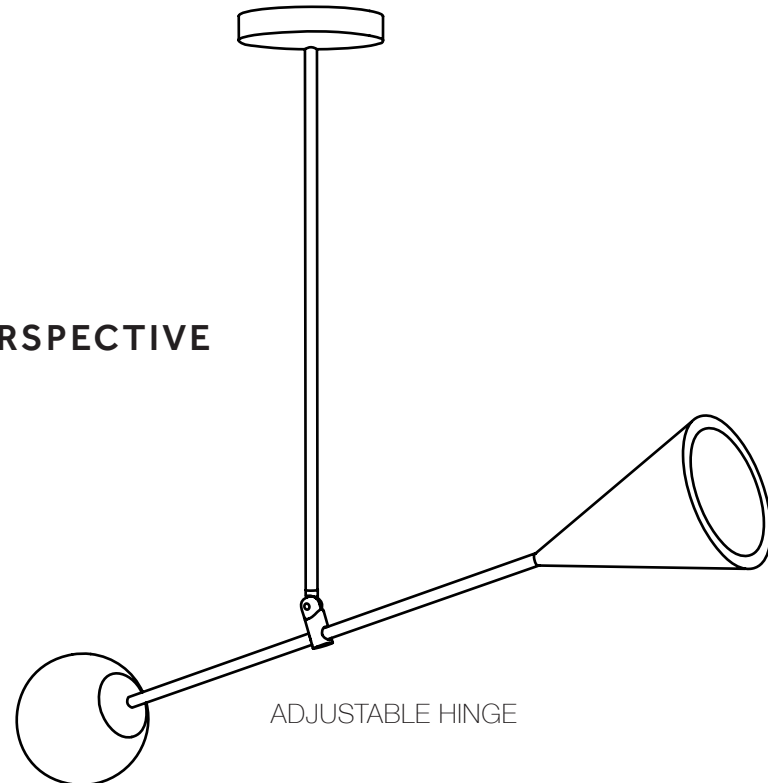

SPEAR PENDANT LIGHT

The Large Spear Pendant Light is balanced by a satin black cone light source at one end and a handblown matte white glass orb on the other. The brass hinge allows you to adjust the light whichever angle you wish.

Materials

Steel
Glass

Standard Finishes

Satin Black
Brushed Brass

Technical Specifications

Requires type A bulb.
150 watt MAX or LED equivalent.
Ceiling stem lengths are cut to your requirements.

Retail

L \$3750
S \$2250

5

A

B

C

D

PERSPECTIVE

CONE LIGHT SOURCE
150 WATT MAX LAMP SOCKET

10.00" (25.40) DIAM WHITE FROSTES GLOBE
150 WATT MAX LAMP SOCKET

A

B

C

D

PERSPECTIVE

15.24 (6.00) DIAM WHITE GLASS GLOBE
150 WATT MAX LAMP SOCKET

CONE LIGHT SOURCE
150 WATT MAX LAMP

SIDE