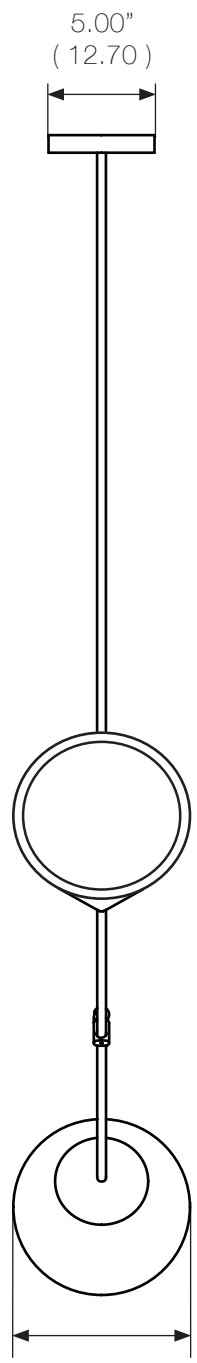

SPEAR PENDANT LIGHT

The Large Spear Pendant Light is balanced by a satin black cone light source at one end and a handblown matte white glass orb on the other. The brass hinge allows you to adjust the light whichever angle you wish.

Materials

Steel
Glass

Standard Finishes

Satin Black
Brushed Brass

Technical Specifications

Requires type A bulb.
150 watt MAX or LED equivalent.
Ceiling stem lengths are cut to your requirements.

Retail

L \$3750
S \$2250

5

A

B

C

D

PERSPECTIVE

CONE LIGHT SOURCE
150 WATT MAX LAMP SOCKET

10.00" (25.40) DIAM WHITE FROSTES GLOBE
150 WATT MAX LAMP SOCKET

A

B

C

D

PERSPECTIVE

15.24 (6.00) DIAM WHITE GLASS GLOBE
150 WATT MAX LAMP SOCKET

CONE LIGHT SOURCE
150 WATT MAX LAMP

SIDE