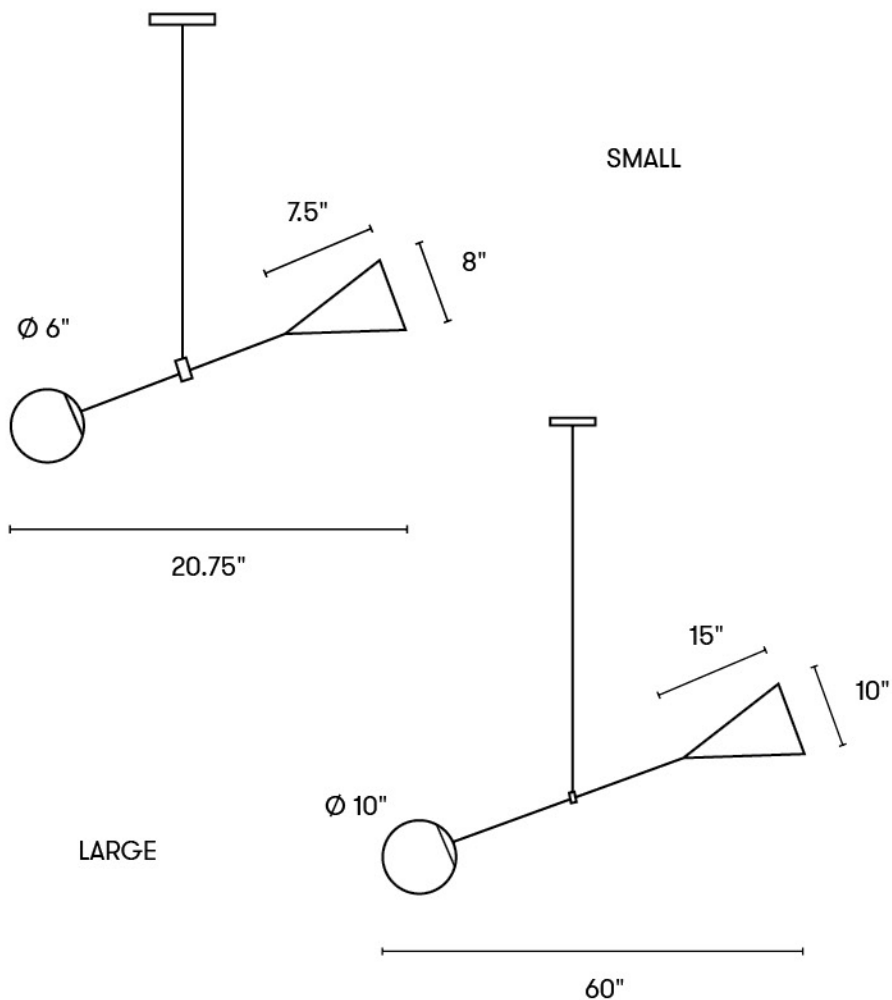

SPEAR PENDANT LIGHT

The Large Spear Pendant Light is balanced by a satin black cone light source at one end and a handblown matte white glass orb on the other. The brass hinge allows you to adjust the light whichever angle you wish.

Materials

Steel
Glass

Standard Finishes

Satin Black
Brushed Brass

Technical Specifications

Requires type A bulb.
150 watt MAX or LED equivalent.
Ceiling stem lengths are cut to your requirements.

Retail

L \$3750
S \$2250

5

A

B

C

D

PERSPECTIVE

CONE LIGHT SOURCE
150 WATT MAX LAMP SOCKET

10.00" (25.40) DIAM WHITE FROSTES GLOBE
150 WATT MAX LAMP SOCKET

A

B

C

D

PERSPECTIVE

15.24 (6.00) DIAM WHITE GLASS GLOBE
150 WATT MAX LAMP SOCKET

CONE LIGHT SOURCE
150 WATT MAX LAMP

SIDE