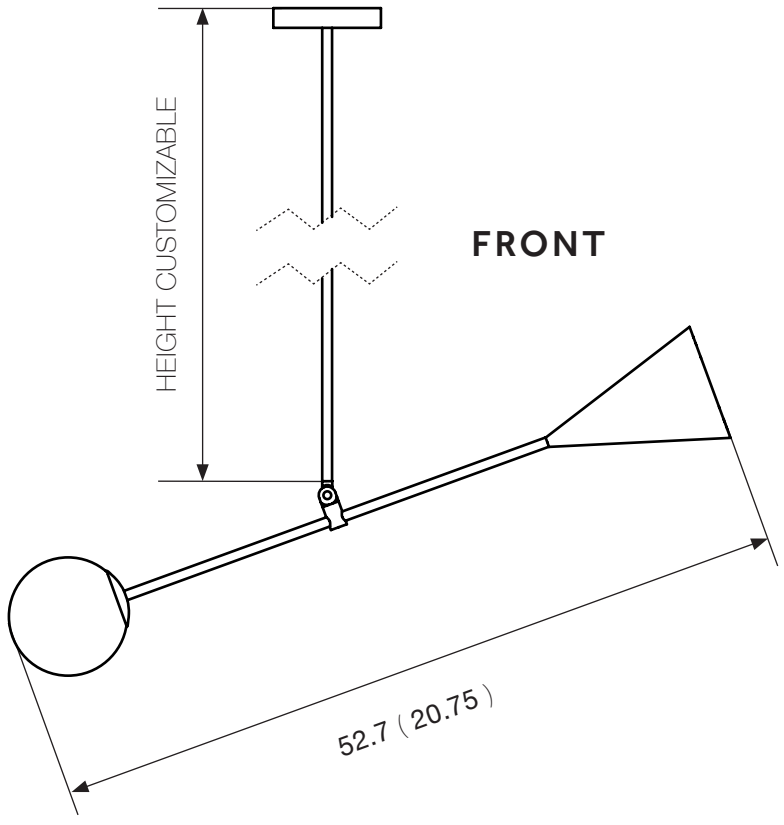

SPEAR PENDANT LIGHT

The Large Spear Pendant Light is balanced by a satin black cone light source at one end and a handblown matte white glass orb on the other. The brass hinge allows you to adjust the light whichever angle you wish.

Materials

Steel
Glass

Standard Finishes

Satin Black
Brushed Brass

Technical Specifications

Requires type A bulb.
150 watt MAX or LED equivalent.
Ceiling stem lengths are cut to your requirements.

Retail

L \$3750
S \$2250

5

A

B

C

D

PERSPECTIVE

CONE LIGHT SOURCE
150 WATT MAX LAMP SOCKET

10.00" (25.40) DIAM WHITE FROSTES GLOBE
150 WATT MAX LAMP SOCKET

A

B

C

D

PERSPECTIVE

15.24 (6.00) DIAM WHITE GLASS GLOBE
150 WATT MAX LAMP SOCKET

CONE LIGHT SOURCE
150 WATT MAX LAMP

SIDE