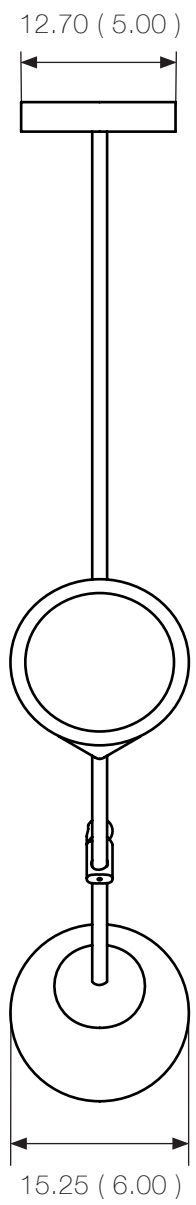

SPEAR PENDANT LIGHT

The Large Spear Pendant Light is balanced by a satin black cone light source at one end and a handblown matte white glass orb on the other. The brass hinge allows you to adjust the light whichever angle you wish.

Materials

Steel
Glass

Standard Finishes

Satin Black
Brushed Brass

Technical Specifications

Requires type A bulb.
150 watt MAX or LED equivalent.
Ceiling stem lengths are cut to your requirements.

Retail

L \$3750
S \$2250

5

A

B

C

D

PERSPECTIVE

CONE LIGHT SOURCE
150 WATT MAX LAMP SOCKET

10.00" (25.40) DIAM WHITE FROSTES GLOBE
150 WATT MAX LAMP SOCKET

A

B

C

D

PERSPECTIVE

15.24 (6.00) DIAM WHITE GLASS GLOBE
150 WATT MAX LAMP SOCKET

CONE LIGHT SOURCE
150 WATT MAX LAMP

SIDE