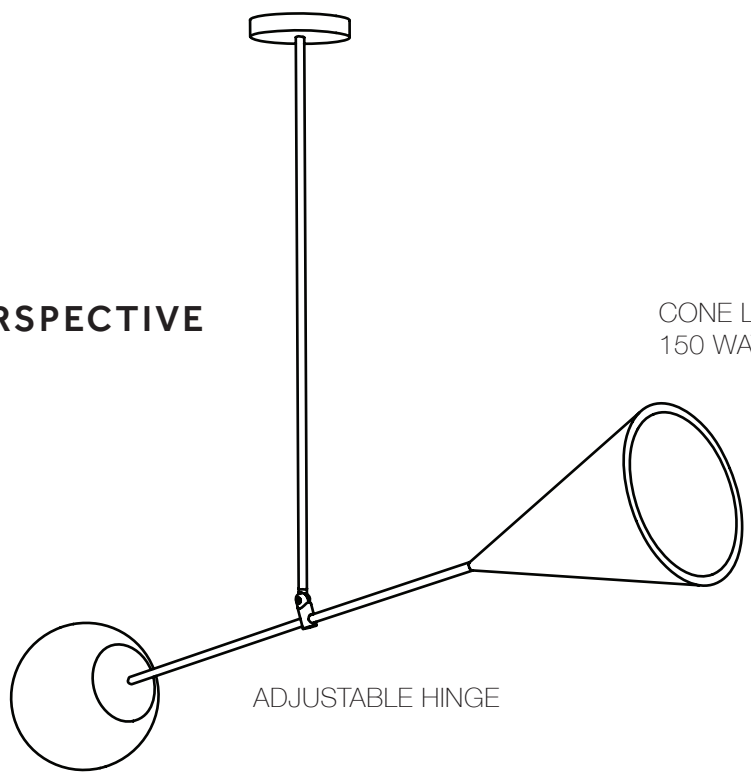

SPEAR PENDANT LIGHT

The Large Spear Pendant Light is balanced by a satin black cone light source at one end and a handblown matte white glass orb on the other. The brass hinge allows you to adjust the light whichever angle you wish.

Materials

Steel
Glass

Standard Finishes

Satin Black
Brushed Brass

Technical Specifications

Requires type A bulb.
150 watt MAX or LED equivalent.
Ceiling stem lengths are cut to your requirements.

Retail

L \$3750
S \$2250

5

A

B

C

D

PERSPECTIVE

CONE LIGHT SOURCE
150 WATT MAX LAMP SOCKET

10.00" (25.40) DIAM WHITE FROSTES GLOBE
150 WATT MAX LAMP SOCKET

A

B

C

D

PERSPECTIVE

15.24 (6.00) DIAM WHITE GLASS GLOBE
150 WATT MAX LAMP SOCKET

CONE LIGHT SOURCE
150 WATT MAX LAMP

SIDE