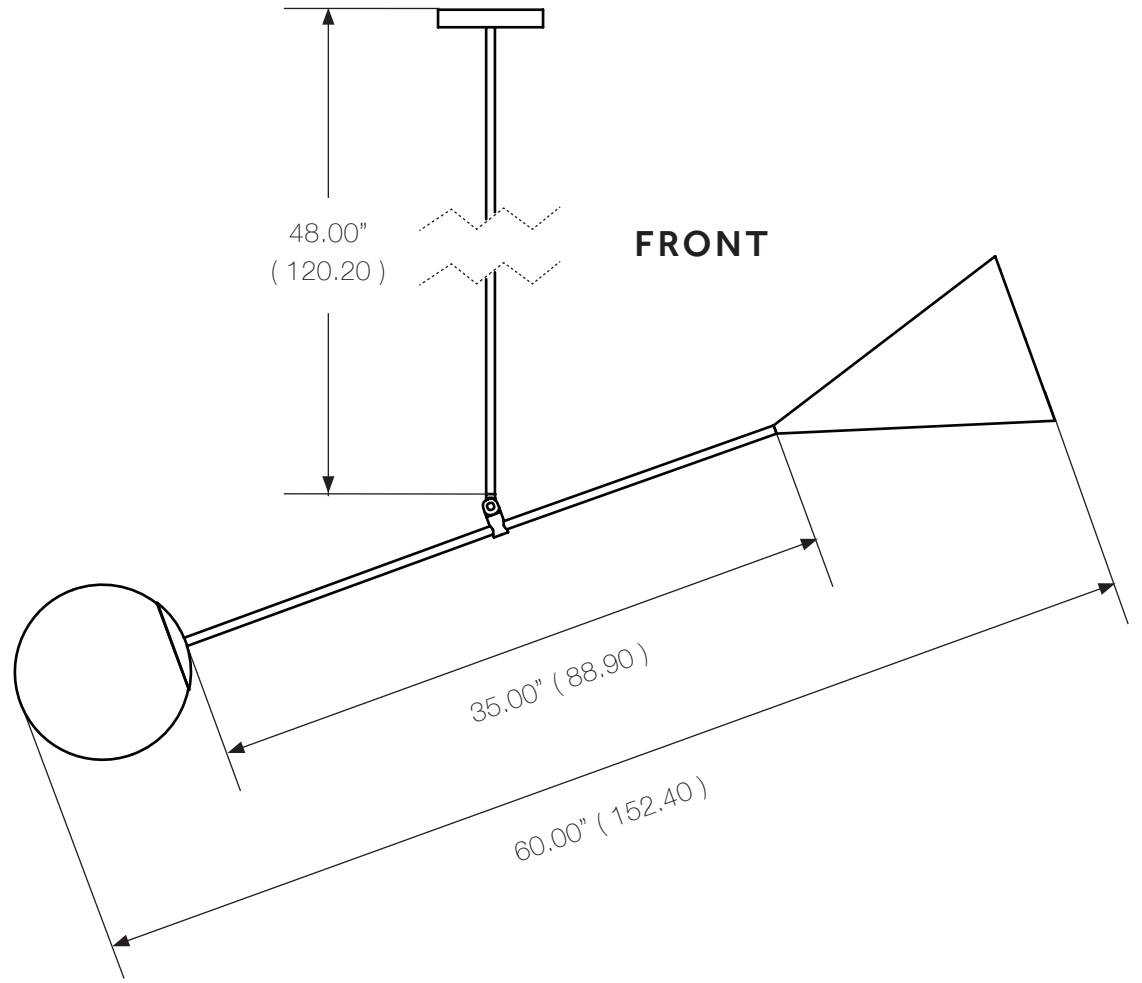

SPEAR PENDANT LIGHT

The Large Spear Pendant Light is balanced by a satin black cone light source at one end and a handblown matte white glass orb on the other. The brass hinge allows you to adjust the light whichever angle you wish.

Materials

Steel
Glass

Standard Finishes

Satin Black
Brushed Brass

Technical Specifications

Requires type A bulb.
150 watt MAX or LED equivalent.
Ceiling stem lengths are cut to your requirements.

Retail

L \$3750
S \$2250

5

A

B

C

D

PERSPECTIVE

CONE LIGHT SOURCE
150 WATT MAX LAMP SOCKET

10.00" (25.40) DIAM WHITE FROSTES GLOBE
150 WATT MAX LAMP SOCKET

A

B

C

D

PERSPECTIVE

15.24 (6.00) DIAM WHITE GLASS GLOBE
150 WATT MAX LAMP SOCKET

CONE LIGHT SOURCE
150 WATT MAX LAMP

SIDE