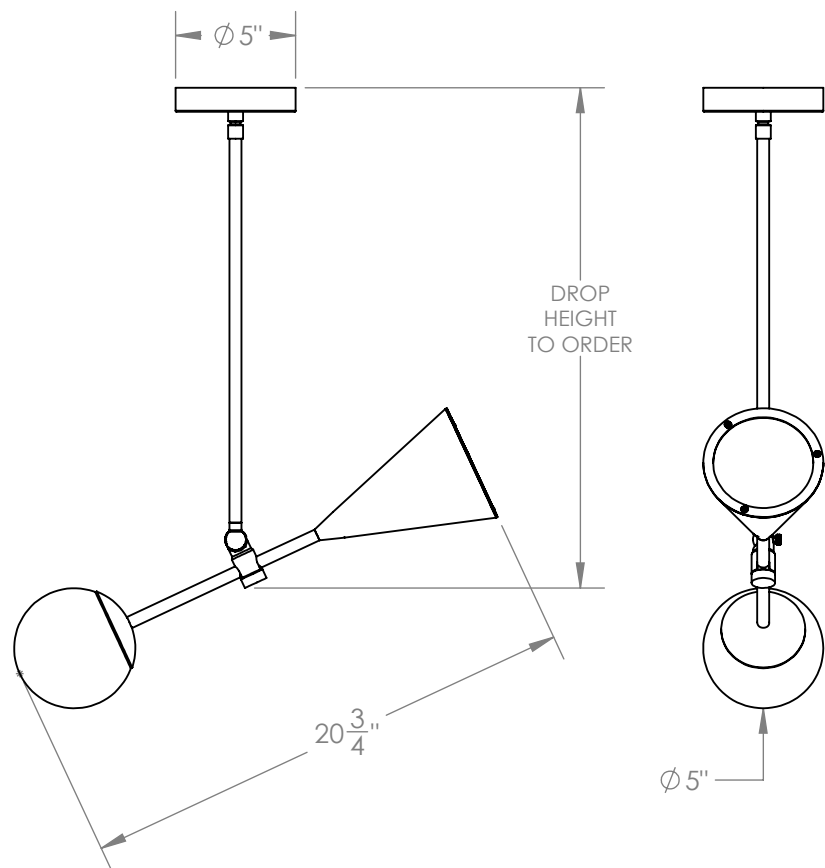

SPEAR PENDANT LIGHT

SMALL

The Large Spear Pendant Light is balanced by a satin black cone light source at one end and a handblown matte white glass orb on the other. The brass hinge allows you to adjust the light whichever angle you wish.

Materials

Steel
Glass

Standard Finishes

Satin Black
Brushed Brass

Notes

Lamping: 2 E12 bulbs, max 75W each.
4.5W dimmable LED bulbs included. 450 lumens each,
2700K color temperature.
120V, UL approved.

Retail

\$2250

Lead Time

8 to 10 weeks

Customization

Available - please contact us.