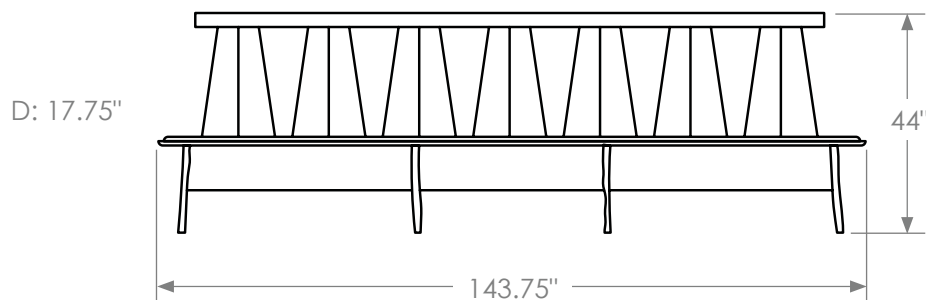

GLYPH

Cast bronze, wood, and metal sculptures are suspended from a wall-mounted wooden peg rack hung above a hand-carved bench. This piece was conceived for a hallway, a place often frequented but never truly seen. The hallway is an overlooked domestic space, but in fact it is the entry way to an intimate world which reflects whomever resides within. Glyph was created to set a tone of curiosity and wonder from the first entry point into a personal space.