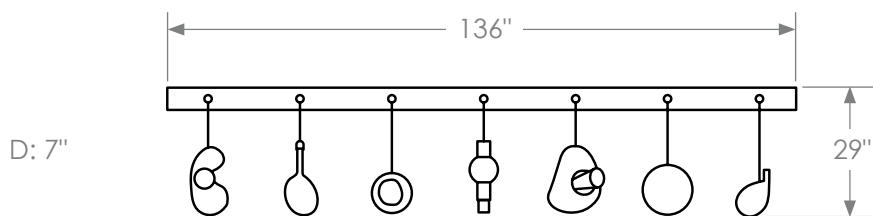

GLYPH

Cast bronze, wood, and metal sculptures are suspended from a wall-mounted wooden peg rack hung above a hand-carved bench. This piece was conceived for a hallway, a place often frequented but never truly seen. The hallway is an overlooked domestic space, but in fact it is the entry way to an intimate world which reflects whomever resides within. Glyph was created to set a tone of curiosity and wonder from the first entry point into a personal space.