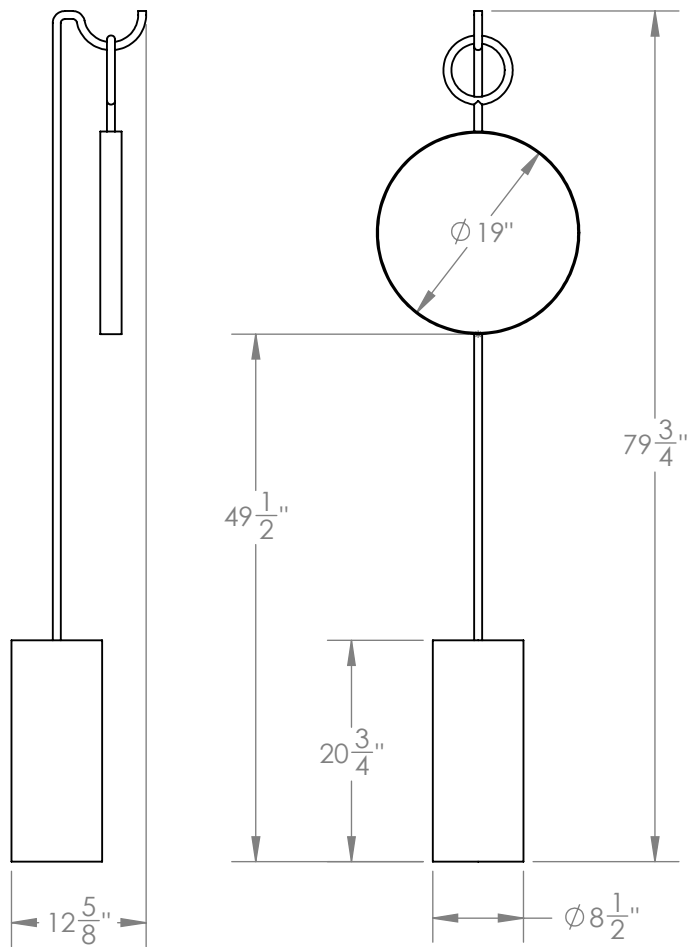

# HANGING MIRROR

This freestanding satin black finished steel mirror is hand-rubbed with wax, giving the piece a wonderful depth of color. Made up of a separate base and hanging mirror, this sculptural piece is hand finished in either a rich warm black or antique brass.

## Materials

Steel  
Mirror

## Notes

This piece consists of two pieces, base and mirror.

## Lead Time

8 to 10 weeks