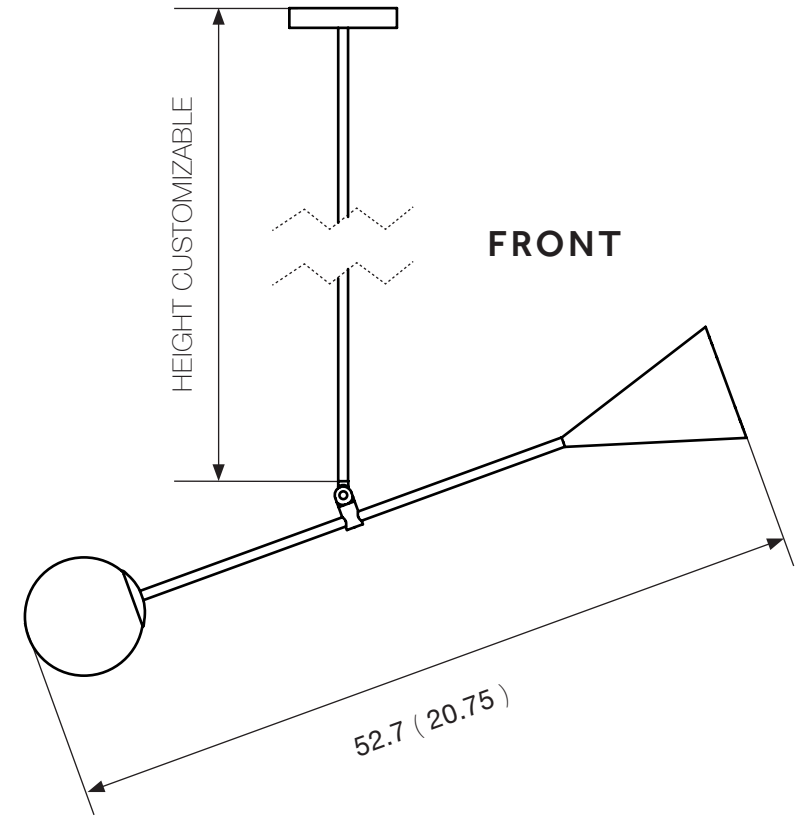

SPEAR PENDANT LIGHT

The Large Spear Pendant Light is balanced by a satin black cone light source at one end and a handblown matte white glass orb on the other. The brass hinge allows you to adjust the light whichever angle you wish.

Materials

Steel
Glass

Standard Finishes

Satin Black
Brushed Brass

Technical Specifications

Requires type A bulb.
150 watt MAX or LED equivalent.
Ceiling stem lengths are cut to your requirements.

Retail

L \$3750
S \$2250

5

A

B

C

D

PERSPECTIVE

CONE LIGHT SOURCE
150 WATT MAX LAMP SOCKET

10.00" (25.40) DIAM WHITE FROSTES GLOBE
150 WATT MAX LAMP SOCKET

A

B

C

D

PERSPECTIVE

CONE LIGHT SOURCE
150 WATT MAX LAMP

15.24 (6.00) DIAM WHITE GLASS GLOBE
150 WATT MAX LAMP SOCKET

ALL DIMS: CM (IN)