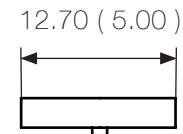

A

B

C

D

PERSPECTIVE

CONE LIGHT SOURCE
150 WATT MAX LAMP

15.24 (6.00) DIAM WHITE GLASS GLOBE
150 WATT MAX LAMP SOCKET

ALL DIMS: CM (IN)