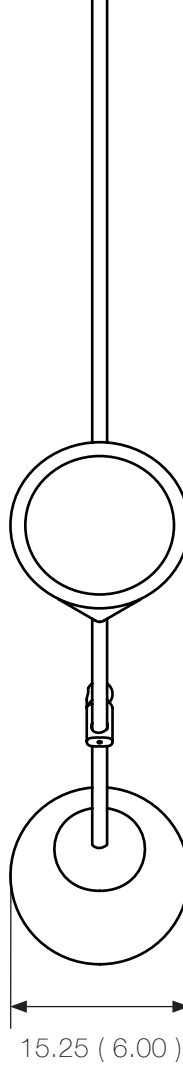

SPEAR PENDANT LIGHT

The Large Spear Pendant Light is balanced by a satin black cone light source at one end and a handblown matte white glass orb on the other. The brass hinge allows you to adjust the light whichever angle you wish.

Materials

Steel
Glass

Standard Finishes

Satin Black
Brushed Brass

Technical Specifications

Requires type A bulb.
150 watt MAX or LED equivalent.
Ceiling stem lengths are cut to your requirements.

Retail

L \$3750
S \$2250

5

A

B

C

D

PERSPECTIVE

CONE LIGHT SOURCE
150 WATT MAX LAMP SOCKET

10.00" (25.40) DIAM WHITE FROSTES GLOBE
150 WATT MAX LAMP SOCKET

A

B

C

D

PERSPECTIVE

CONE LIGHT SOURCE
150 WATT MAX LAMP

15.24 (6.00) DIAM WHITE GLASS GLOBE
150 WATT MAX LAMP SOCKET

ALL DIMS: CM (IN)