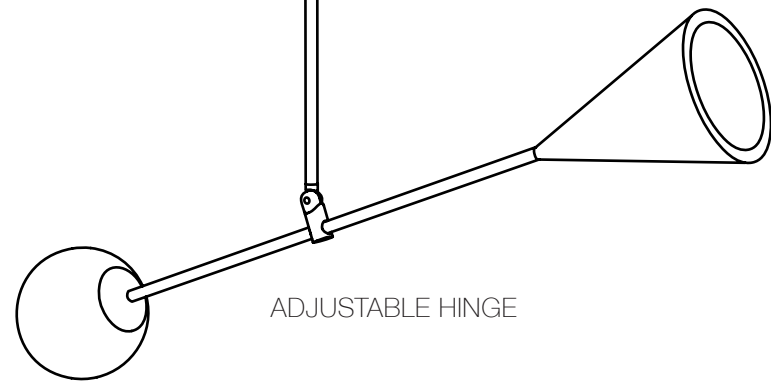

SPEAR PENDANT LIGHT

The Large Spear Pendant Light is balanced by a satin black cone light source at one end and a handblown matte white glass orb on the other. The brass hinge allows you to adjust the light whichever angle you wish.

A

B

C

D

PERSPECTIVE

CONE LIGHT SOURCE
150 WATT MAX LAMP

15.24 (6.00) DIAM WHITE GLASS GLOBE
150 WATT MAX LAMP SOCKET

ALL DIMS: CM (IN)