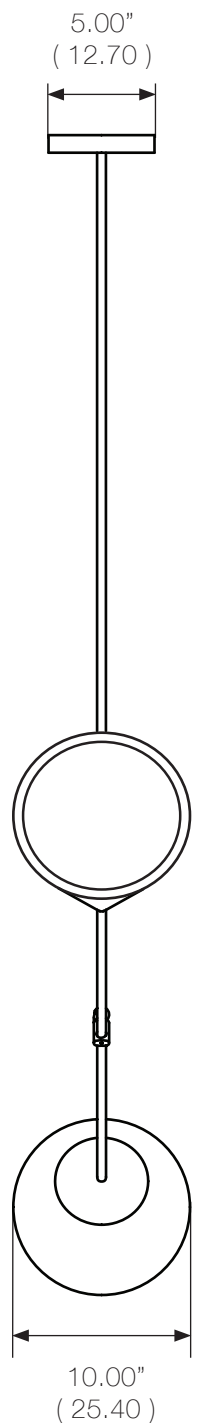

SPEAR PENDANT LIGHT

The Large Spear Pendant Light is balanced by a satin black cone light source at one end and a handblown matte white glass orb on the other. The brass hinge allows you to adjust the light whichever angle you wish.

Materials

Steel
Glass

Standard Finishes

Satin Black
Brushed Brass

Technical Specifications

Requires type A bulb.
150 watt MAX or LED equivalent.
Ceiling stem lengths are cut to your requirements.

Retail

L \$3750
S \$2250

5

A

B

C

D

PERSPECTIVE

CONE LIGHT SOURCE
150 WATT MAX LAMP SOCKET

10.00" (25.40) DIAM WHITE FROSTES GLOBE
150 WATT MAX LAMP SOCKET

A

B

C

D

PERSPECTIVE

CONE LIGHT SOURCE
150 WATT MAX LAMP

15.24 (6.00) DIAM WHITE GLASS GLOBE
150 WATT MAX LAMP SOCKET

ALL DIMS: CM (IN)