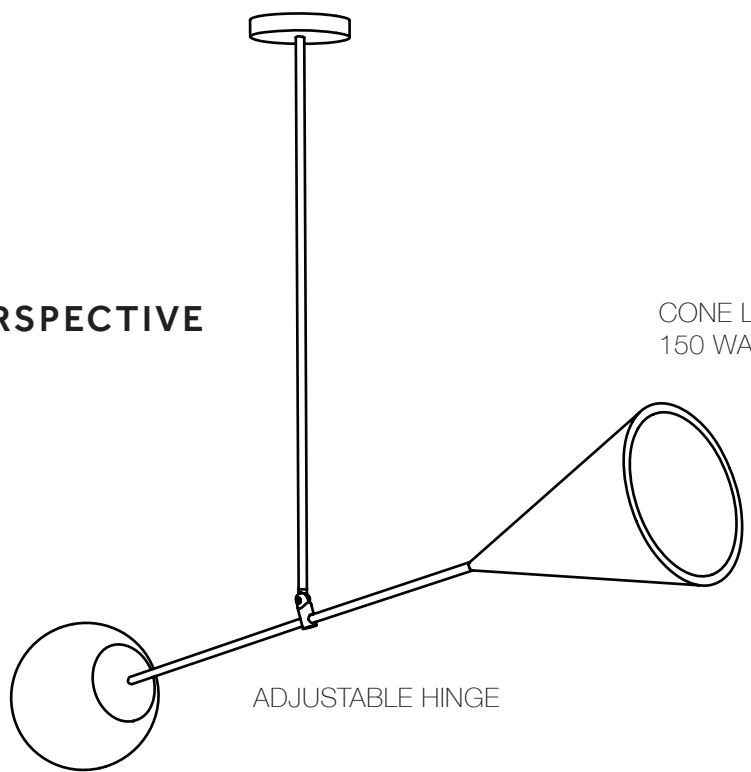

SPEAR PENDANT LIGHT

The Large Spear Pendant Light is balanced by a satin black cone light source at one end and a handblown matte white glass orb on the other. The brass hinge allows you to adjust the light whichever angle you wish.

Materials

Steel
Glass

Standard Finishes

Satin Black
Brushed Brass

Technical Specifications

Requires type A bulb.
150 watt MAX or LED equivalent.
Ceiling stem lengths are cut to your requirements.

Retail

L \$3750
S \$2250

5

A

B

C

D

PERSPECTIVE

CONE LIGHT SOURCE
150 WATT MAX LAMP SOCKET

10.00" (25.40) DIAM WHITE FROSTES GLOBE
150 WATT MAX LAMP SOCKET

A

B

C

D

PERSPECTIVE

CONE LIGHT SOURCE
150 WATT MAX LAMP

15.24 (6.00) DIAM WHITE GLASS GLOBE
150 WATT MAX LAMP SOCKET

ALL DIMS: CM (IN)