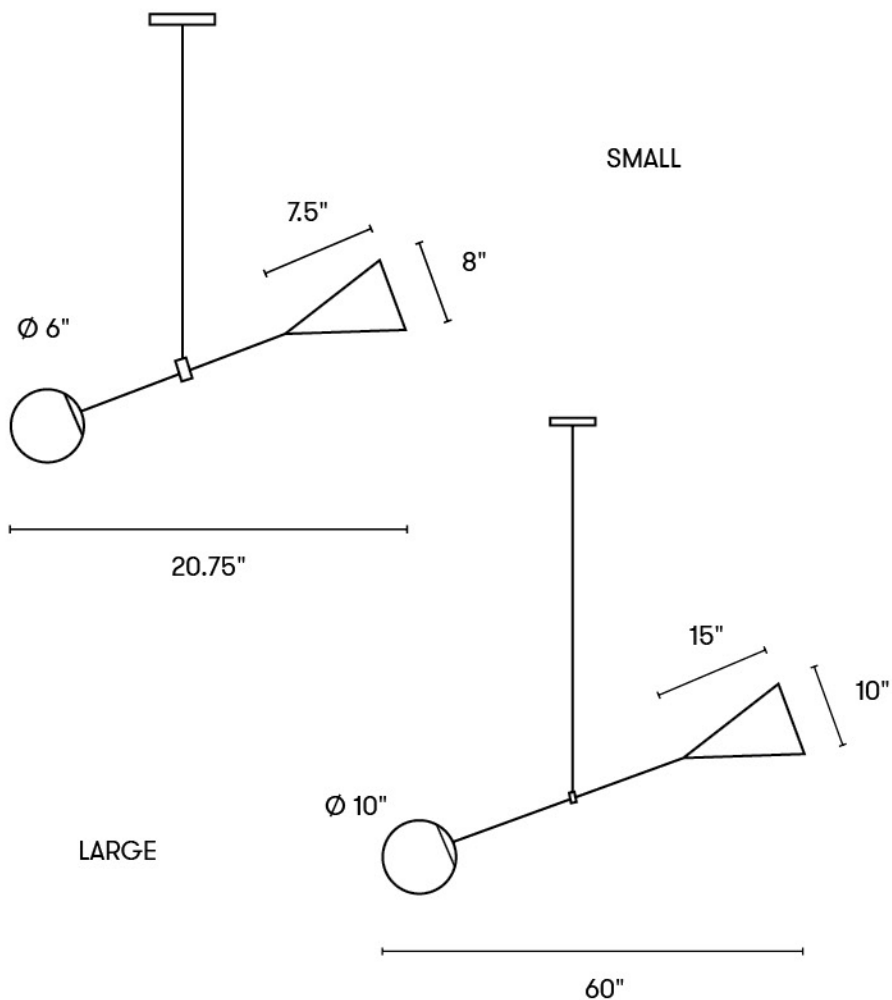

SPEAR PENDANT LIGHT

The Large Spear Pendant Light is balanced by a satin black cone light source at one end and a handblown matte white glass orb on the other. The brass hinge allows you to adjust the light whichever angle you wish.

Materials

Steel
Glass

Standard Finishes

Satin Black
Brushed Brass

Technical Specifications

Requires type A bulb.
150 watt MAX or LED equivalent.
Ceiling stem lengths are cut to your requirements.

Retail

L \$3750
S \$2250

5

A

B

C

D

PERSPECTIVE

CONE LIGHT SOURCE
150 WATT MAX LAMP SOCKET

10.00" (25.40) DIAM WHITE FROSTES GLOBE
150 WATT MAX LAMP SOCKET

A

B

C

D

PERSPECTIVE

CONE LIGHT SOURCE
150 WATT MAX LAMP

15.24 (6.00) DIAM WHITE GLASS GLOBE
150 WATT MAX LAMP SOCKET

ALL DIMS: CM (IN)