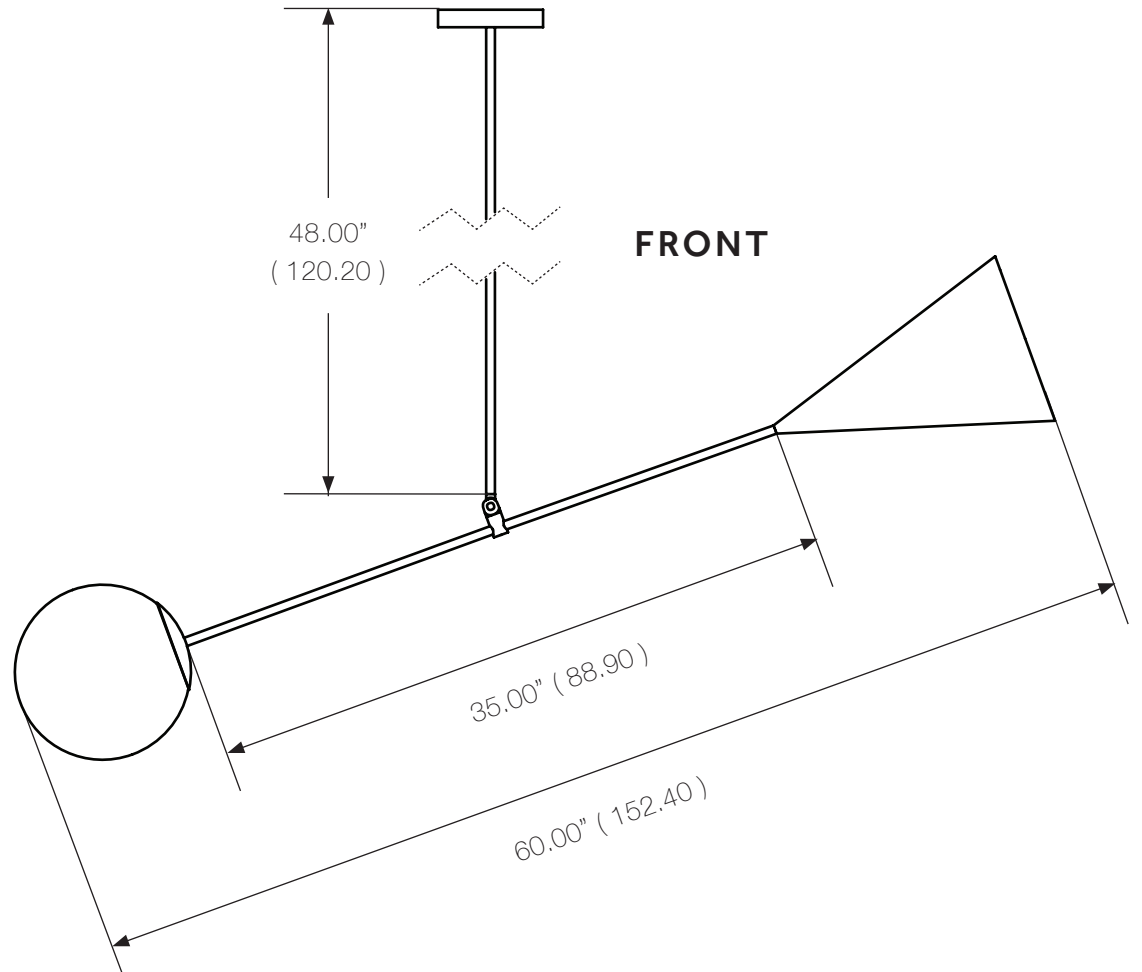

SPEAR PENDANT LIGHT

The Large Spear Pendant Light is balanced by a satin black cone light source at one end and a handblown matte white glass orb on the other. The brass hinge allows you to adjust the light whichever angle you wish.

Materials

Steel
Glass

Standard Finishes

Satin Black
Brushed Brass

Technical Specifications

Requires type A bulb.
150 watt MAX or LED equivalent.
Ceiling stem lengths are cut to your requirements.

Retail

L \$3750
S \$2250

5

A

B

C

D

PERSPECTIVE

CONE LIGHT SOURCE
150 WATT MAX LAMP SOCKET

10.00" (25.40) DIAM WHITE FROSTES GLOBE
150 WATT MAX LAMP SOCKET

A

B

C

D

PERSPECTIVE

CONE LIGHT SOURCE
150 WATT MAX LAMP

15.24 (6.00) DIAM WHITE GLASS GLOBE
150 WATT MAX LAMP SOCKET

ALL DIMS: CM (IN)