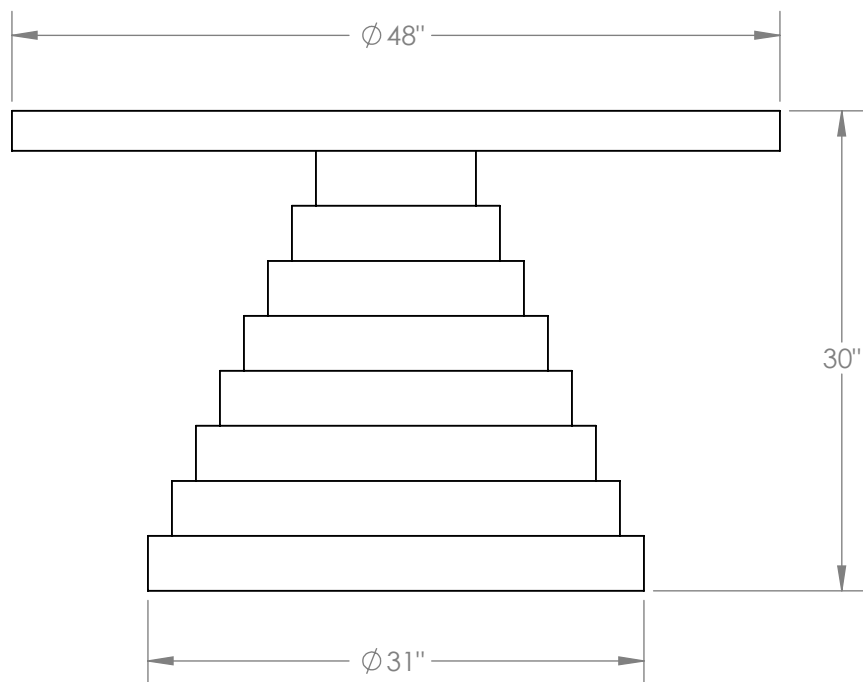

# LAYERED DINING TABLE

A substantial round top sits upon a layered weighted base, all finished in rich satin black. Ideal as an entry way or dining table.

### Dimensions

48" W x 30" H x 48" D

### Lead Time

10-12 Weeks