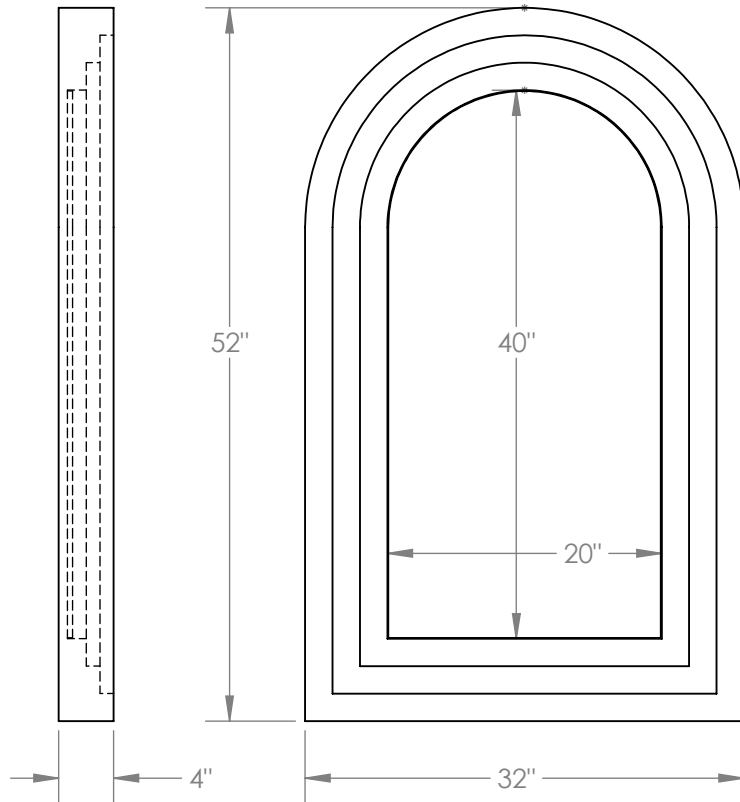

# LAYERED MIRROR

A multi-tiered arch, finished in rich satin black, frames a large mirror.

## Materials

Steel  
Glass Mirror

## Dimensions

32" W x 52" H x 4" D

## Lead Time

10-12 Weeks