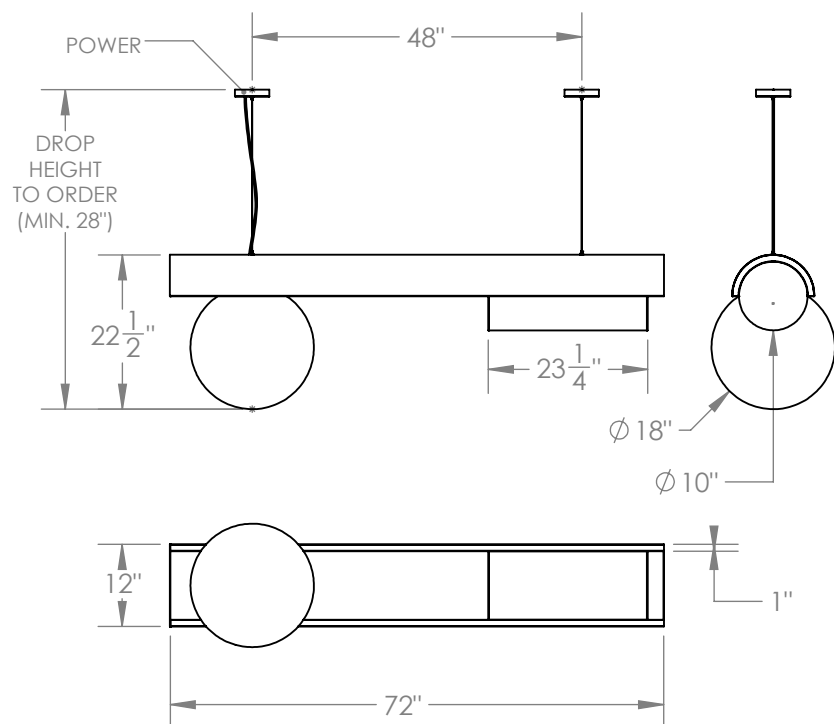

Materials

Steel
Acrylic
Brass

Standard Finishes

Antique Brass

Dimensions

72" W x 22-1/2" H x 18" D
Overall height to order - minimum 28"

Notes

Lamping: 8 E12/E14 bulbs, max 7W each. 4.5W dimmable LED bulbs included. 450 lumens each, 2700K color temperature. 120V/240V.

Materials

Steel
Acrylic
Brass

Standard Finishes

Antique Brass

Dimensions

54" W x 18" H x 14" D
Overall height to order - minimum 24"

Notes

Lamping: 6 E12/E14 bulbs, max 7W each. 4.5W dimmable LED bulbs included. 450 lumens each, 2700K color temperature. 120V/240V.

Materials

Steel
Acrylic
Brass

Standard Finishes

Antique Brass

Dimensions

36" W x 13-1/4" H x 10" D
Overall height to order - minimum 19"

Notes

Lamping: 3 E12/E14 bulbs, max 7W each. 4.5W dimmable LED bulbs included. 450 lumens each, 2700K color temperature. 120V/240V.