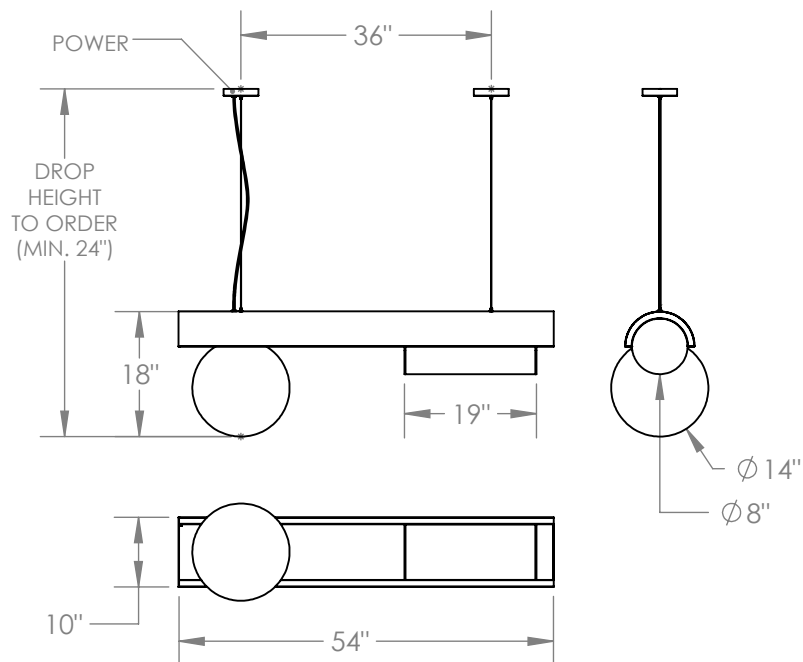

Materials

Steel
Acrylic
Brass

Standard Finishes

Antique Brass

Dimensions

72" W x 22-1/2" H x 18" D
Overall height to order - minimum 28"

Notes

Lamping: 8 E12/E14 bulbs, max 7W each. 4.5W dimmable LED bulbs included. 450 lumens each, 2700K color temperature. 120V/240V.

Materials

Steel
Acrylic
Brass

Standard Finishes

Antique Brass

Dimensions

54" W x 18" H x 14" D
Overall height to order - minimum 24"

Notes

Lamping: 6 E12/E14 bulbs, max 7W each. 4.5W dimmable LED bulbs included. 450 lumens each, 2700K color temperature. 120V/240V.

Materials

Steel
Acrylic
Brass

Standard Finishes

Antique Brass

Dimensions

36" W x 13-1/4" H x 10" D
Overall height to order - minimum 19"

Notes

Lamping: 3 E12/E14 bulbs, max 7W each. 4.5W dimmable LED bulbs included. 450 lumens each, 2700K color temperature. 120V/240V.