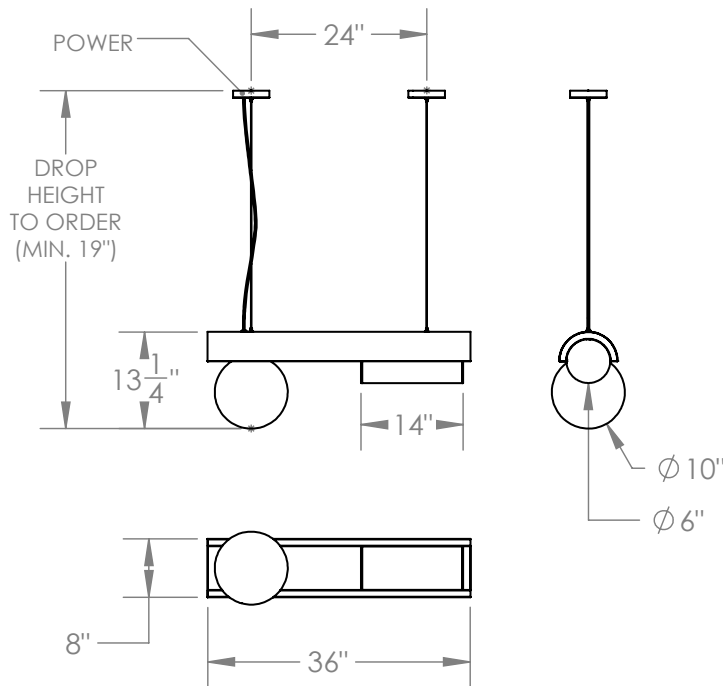

LUNA LIGHT

SMALL

Inspired by the rare moments when a process called Rayleigh scattering gives the moon a magical rose glow. A curved antique brass shell holds an acrylic sphere and cylinder, which are carefully hand-painted to achieve a rose alabaster glow.

Materials

Steel
Acrylic
Brass

Standard Finishes

Antique Brass

Dimensions

36" W x 13-1/4" H x 10" D
Overall height to order - minimum 19"

Notes

Lamping: 3 E12/E14 bulbs, max 7W each. 4.5W dimmable LED bulbs included. 450 lumens each, 2700K color temperature. 120V/240V.

Retail

$13,750

Lead Time

10-12 Weeks

Customization Available - please contact us.