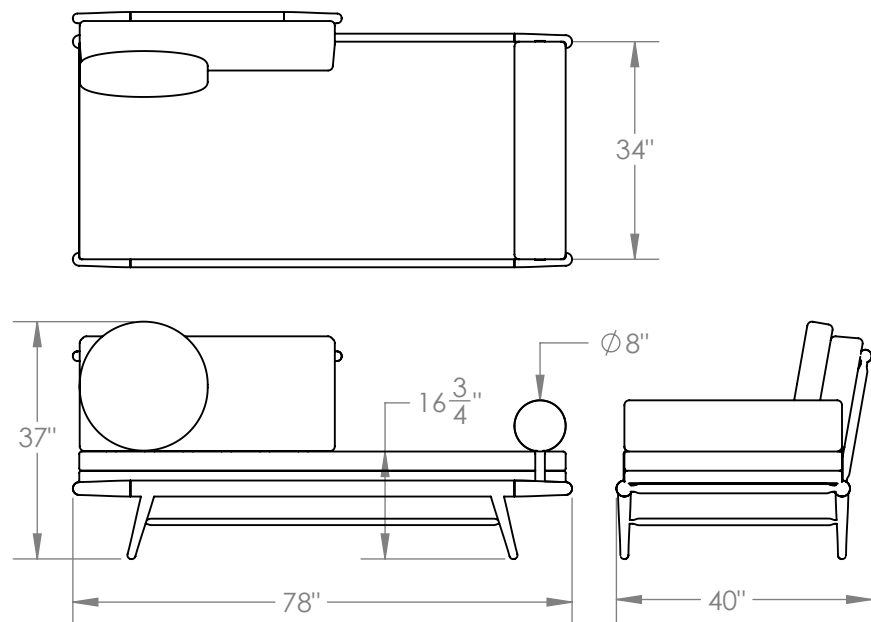

MILK DAY BED

Made from maple stained to a rich black and upholstered in fabric from our Japanese Textile Collection. The intricate “milk bottle” shaped detail on the joinery gives rise to the name of the piece.

Materials

Hard Maple
Textile

Standard Finishes

Ebony Stain
Japanese Textile

Dimensions

78" W x 37" H x 40" D

Notes

Prices DO NOT include material from our Japanese Textile series, as pictured. Also available with COM (12 yards).