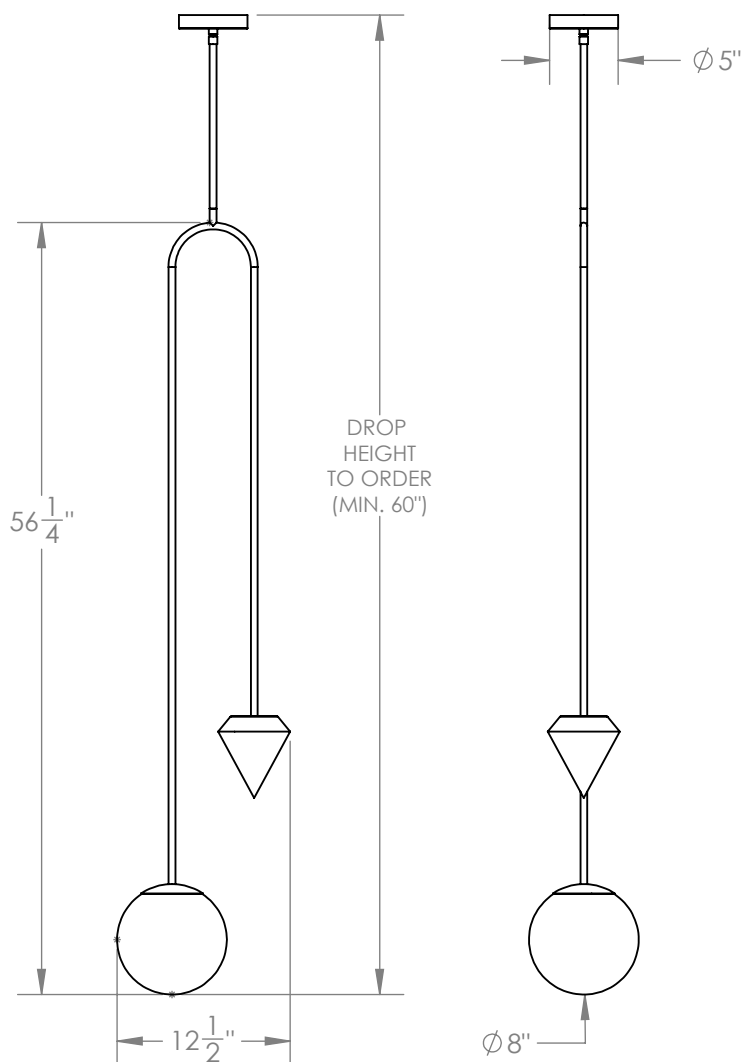

PLUMB PENDANT LIGHT

LONG

A white glass orb hangs side-by-side with our signature plumb weight, counter-balanced end points to a dramatic vertical arch.

Materials

Steel
Brass
Glass

Standard Finishes

Antique Brass
Satin Black
Brushed Brass
White Frosted Glass

Dimensions

12-1/2" W x 56-1/4" H x 8" D
Overall height to order - minimum 60"

Notes

Lamping: 1 E26 bulb, max 75W. 5.5W dimmable LED bulb included. 465 lumens, 2700K color temperature. 120V, UL approved. (240V available)

Retail

\$4,750

Lead Time

8-10 Weeks

Customization Available - please contact us. **Weight** ~10 lbs