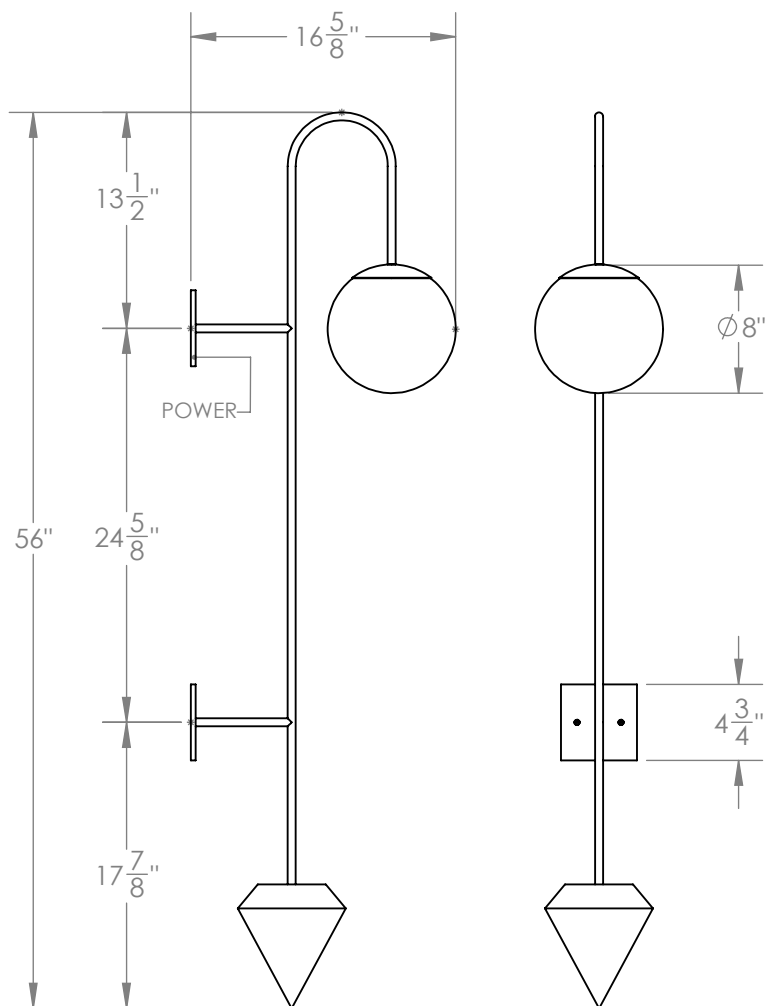

PLUMB SCONCE

A white glass orb mounted on an elegantly curved rod is counter-balanced by our signature small plumb weight.

Materials

Steel
Brass

Standard Finishes

Satin Black
Brushed Brass

Dimensions

8" W x 56" H x 16-⁵/₈" D

Notes

Lamping: 1 E26 bulb, max 75W. 5.5W dimmable LED bulb included. 465 lumens, 2700K color temperature. 120V, UL approved. (240V available)
Available with wall plug and inline dimmer: +\$250.

Retail

\$4,750

Lead Time

8-10 Weeks

Customization Available - please contact us.