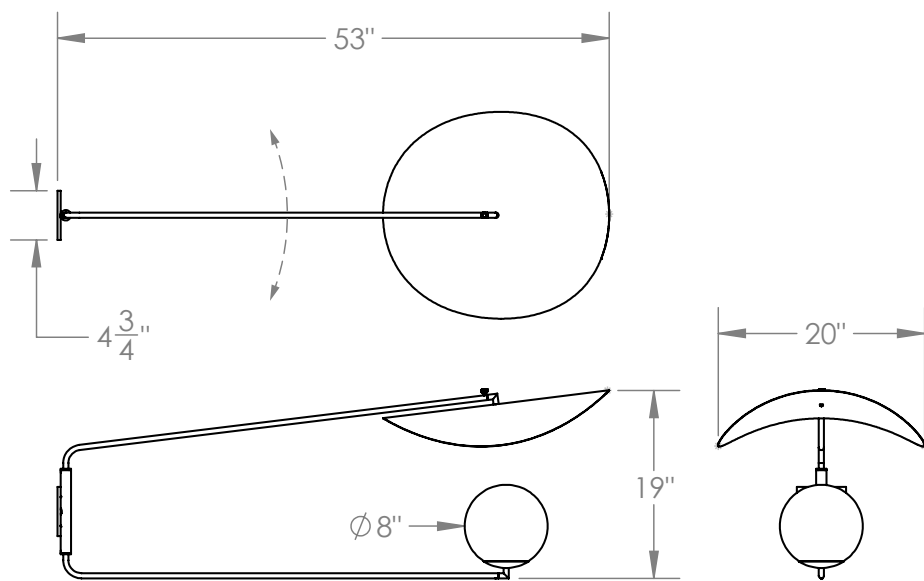

# SUN SHADE

Designed to mimic the classic image of a beautiful woman shading her face with a wide brimmed hat. This wall light has swiveling arms and a rotating reflector, allowing one to direct the light and shade the globe as desired.

## Dimensions

20" W x 19" H x 53" D

## Lead Time

8-10 Weeks

**Customization** Available - please contact us. **Weight** ~15 lbs