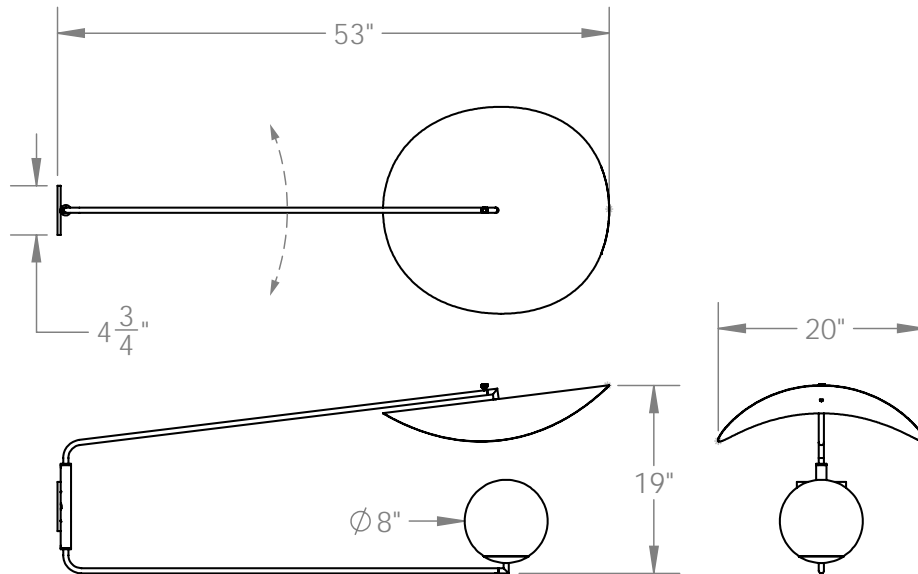

# SUN SHADE

Designed to mimic the classic image of a beautiful woman shading her face with a wide brimmed hat. This wall light has swiveling arms and a rotating reflector, allowing one to direct the light and shade the globe as desired.

### Dimensions

20" W x 19" H x 53" D