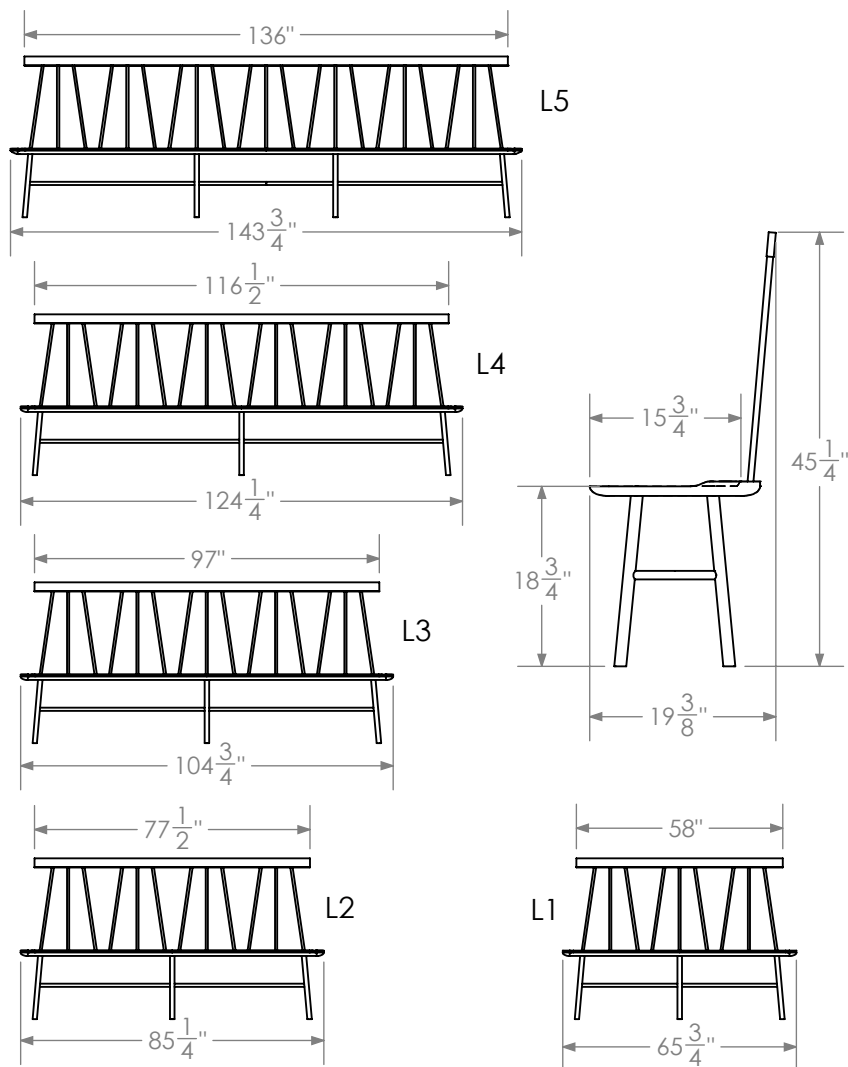

GLYPH BENCH

A wood bench made from hard maple, with backrest and legs meticulously hand-carved into soft organic contours.

Materials

Hard Maple

Standard Finishes

Ebony Stain
Clear Satin Oil

Dimensions

- L5: 143-³/₄" L x 45-¹/₄" H x 19-³/₈" D
- L4: 124-¹/₄" L x 45-¹/₄" H x 19-³/₈" D
- L3: 104-¹/₄" L x 45-¹/₄" H x 19-³/₈" D
- L2: 85-¹/₄" L x 45-¹/₄" H x 19-³/₈" D
- L1: 65-³/₄" L x 45-¹/₄" H x 19-³/₈" D

Retail

- L5: \$22,000
- L4: \$20,250
- L3: \$18,500
- L2: \$16,750
- L1: \$15,000

Lead Time

18-20 Weeks

Customization Available - please contact us.