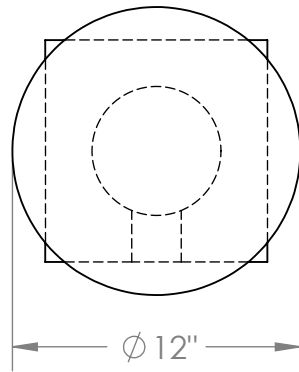

BLOCK SIDE TABLE

Made of cold rolled steel, the table is finished in a light antique brass with a dark antique brass block base. The contrasting finishes accentuate the interlocking shapes.

Materials

Steel

Standard Finishes

Light Antique Brass
Dark Antique Brass

Dimensions

12" W x 18" H x 12" D

Notes

Retail

\$6,000

Lead Time