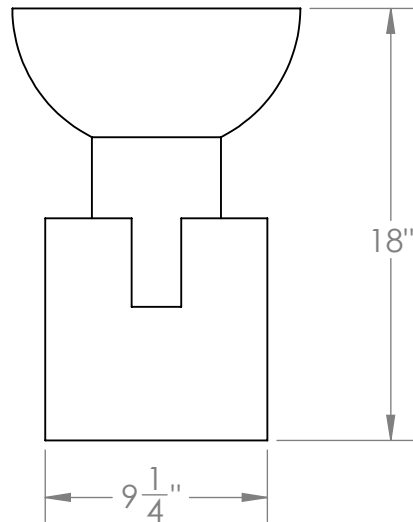

BLOCK SIDE TABLE

Made of cold rolled steel, the table is finished in a light antique brass with a dark antique brass block base. The contrasting finishes accentuate the interlocking shapes.

Materials

Steel

Standard Finishes

Light Antique Brass
Dark Antique Brass

Dimensions

12" W x 18" H x 12" D

Notes

Retail

\$6,000

Lead Time