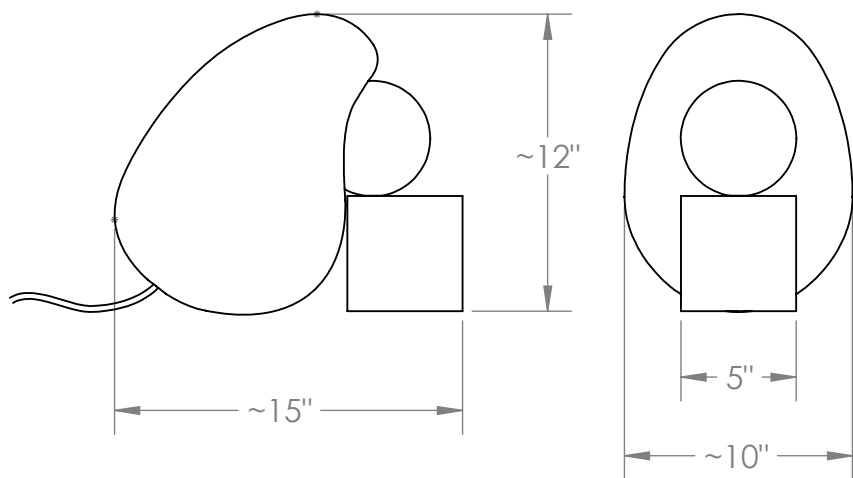

DIMPLE LIGHT

Dimple explores the idea of dependency and support in both an emotional and physical sense, represented in this piece by the inherent material qualities of glass, metal and marble. While the glass is still hot and in the hand blowing stage, an impression is made in the glass oviform, allowing the carved marble sphere to nestle in the resulting dimple. The assemblage rests on a brass cube with a hand antiqued finish.