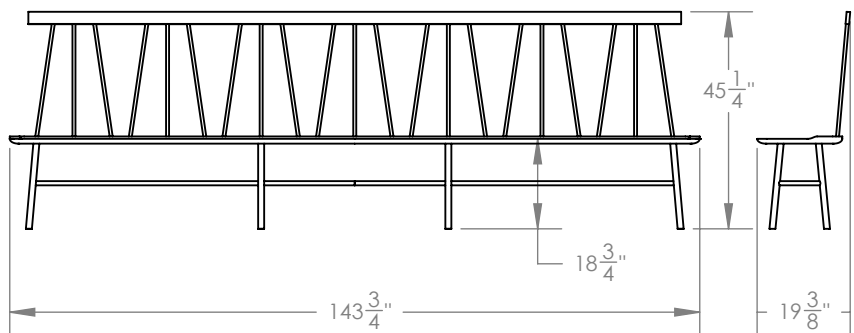

GLYPH

Cast bronze, wood, and metal sculptures are suspended from a wall-mounted peg rack that hangs above a hand-carved bench. This piece was conceived for a hallway. An overlooked domestic space, often frequented but never truly seen, the hallway is in fact the entry point to an intimate world and should be a reflection of whomever resides within. Glyph was created to set a tone of curiosity and wonder from the first step into a personal space. The work is designed to be customized to fit clients' individual spaces.

Materials

Bronze
Glass
Hard Maple
Steel

Standard Finishes

Bench: Hard Maple
Glyphs: Sulfur Bronze, White
Frosted Glass

Dimensions

Peg Light Assembly: 136" W x 28" H x 10-1/2" D
Bench: 143-3/4" L x 45-1/4" H x 19-3/8" D