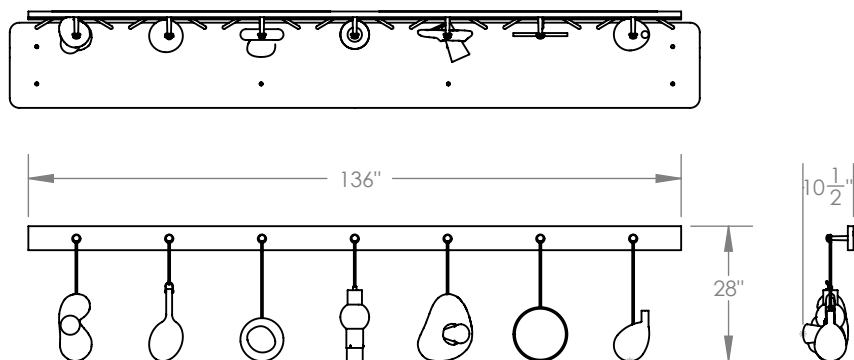

GLYPH

Cast bronze, wood, and metal sculptures are suspended from a wall-mounted peg rack that hangs above a hand-carved bench. This piece was conceived for a hallway. An overlooked domestic space, often frequented but never truly seen, the hallway is in fact the entry point to an intimate world and should be a reflection of whomever resides within. Glyph was created to set a tone of curiosity and wonder from the first step into a personal space. The work is designed to be customized to fit clients' individual spaces.

Materials

Bronze
Glass
Hard Maple
Steel

Standard Finishes

Bench: Hard Maple
Glyphs: Sulfur Bronze, White
Frosted Glass

Dimensions

Peg Light Assembly: 136" W x 28" H x 10-1/2" D
Bench: 143-3/4" L x 45-1/4" H x 19-3/8" D