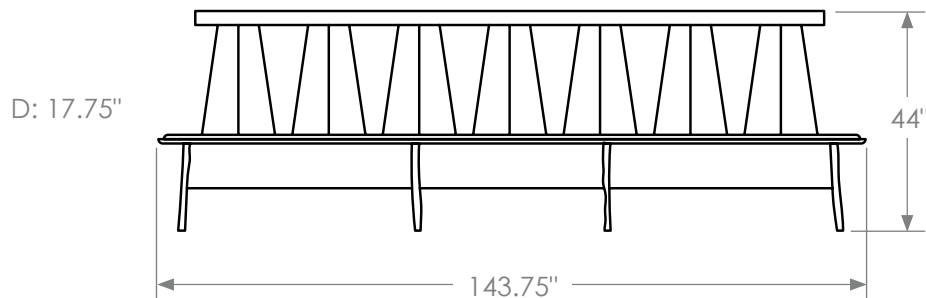

GLYPH

Cast bronze, wood, and metal sculptures are suspended from a wall-mounted wooden peg rack hung above a hand-carved bench. This piece was conceived for a hallway, a place often frequented but never truly seen. The hallway is an overlooked domestic space, but in fact it is the entry way to an intimate world which reflects whomever resides within. Glyph was created to set a tone of curiosity and wonder from the first entry point into a personal space.