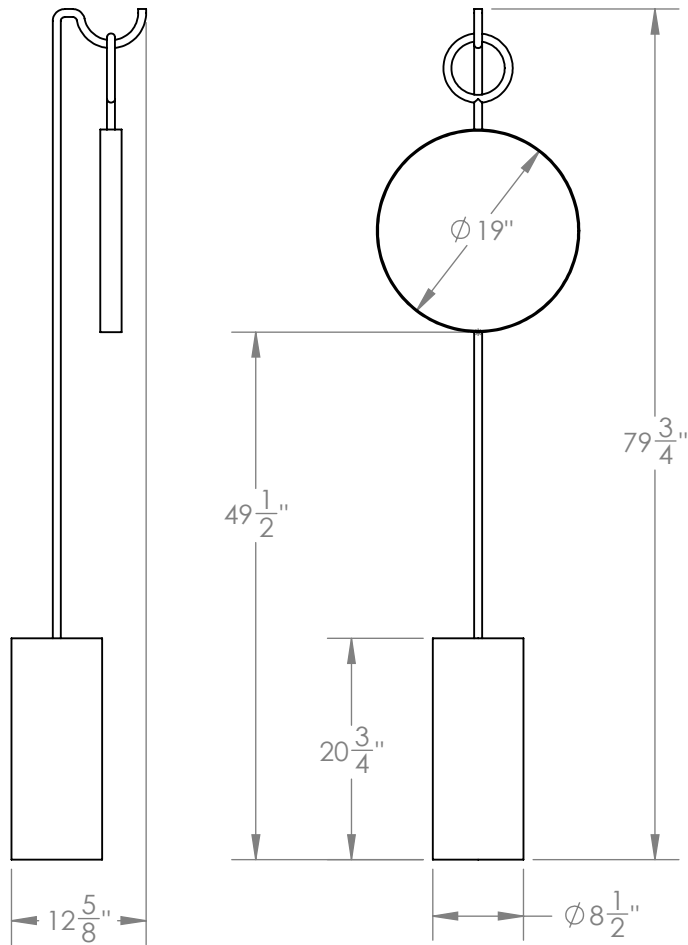

HANGING MIRROR

This freestanding satin black finished steel mirror is hand-rubbed with wax, giving the piece a wonderful depth of color. Made up of a separate base and hanging mirror, this sculptural piece is hand finished in either a rich warm black or antique brass.

Materials

Steel
Mirror

Standard Finishes

Satin Black
Antique Brass

Notes

This piece consists of two pieces, base and mirror.

Retail

\$4345

Lead Time

8 to 10 weeks

Customization

Available - please contact us.