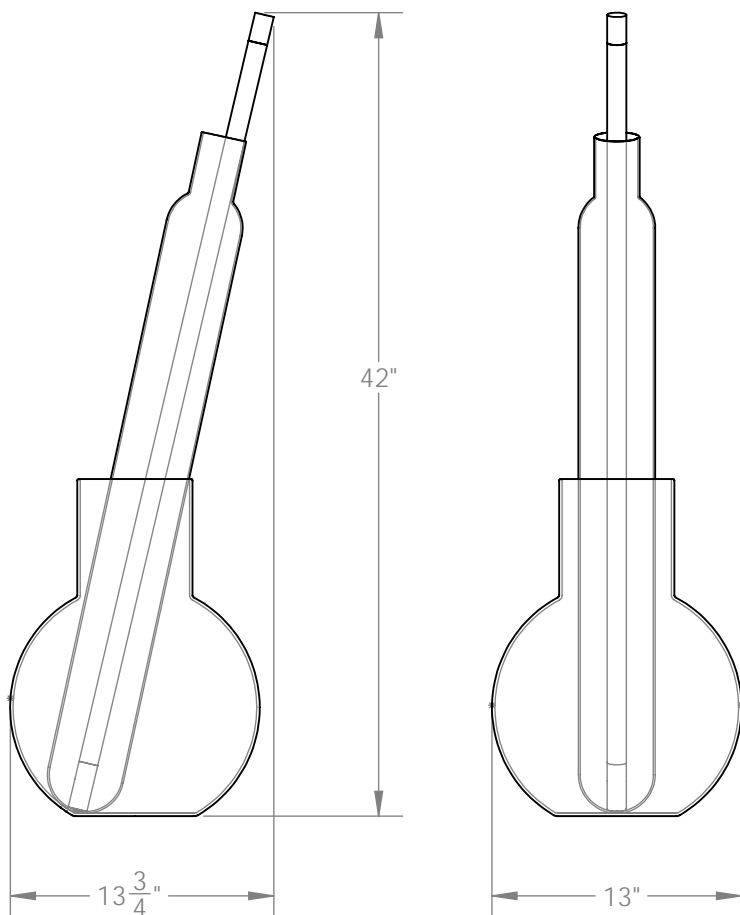

# INTERVENTION FLOOR LAMP

An exploration of the relationship between glass and light which subverts their normal interaction. Light is usually an ethereal concept while glass is a hard casing. Here glass becomes the softer of the two in the partnership, and the light becomes an intervention in the sculpture. The light becomes a graphic line in the transparent form.

## Dimensions

13- $\frac{3}{4}$ " W x 42" H x 13" D  
Inline dimmer: 5- $\frac{3}{4}$ " x 3- $\frac{3}{4}$ " x 2- $\frac{1}{2}$ "