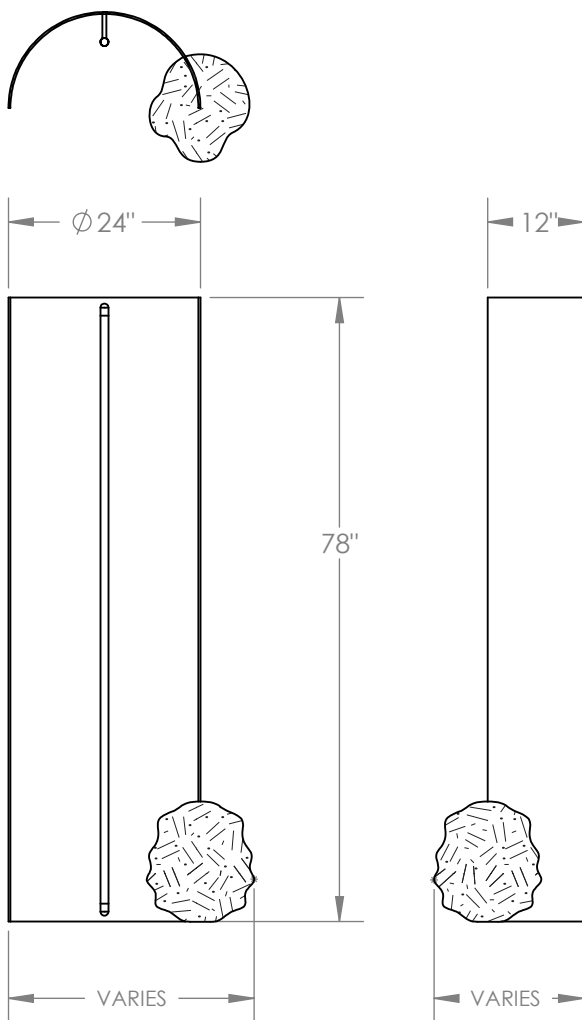

LAVA LIGHT

An exploration between natural forms and the precision of the man-made, this light is a visual interpretation of that tension which exists in our everyday. Each volcanic lava boulder and steel curve is 3d scanned in order to perfectly carve out a path in which they can intersect, furthering the play between the natural and technological intervention. The curved exterior is finished in a rich warm black while the interior is finished in a light antique brass.

Materials

Lava Rock
Steel
Acrylic
Brass

Standard Finishes

Exterior: Satin Black
Interior: Antique Brass

Notes

Lamping: 12v LED strip. 1600 lumens, 2700K color temperature. 120V.
Includes transformer and inline dimmer.

Retail

\$26,880

Lead Time

8 to 10 weeks

Customization

Available - please contact us.