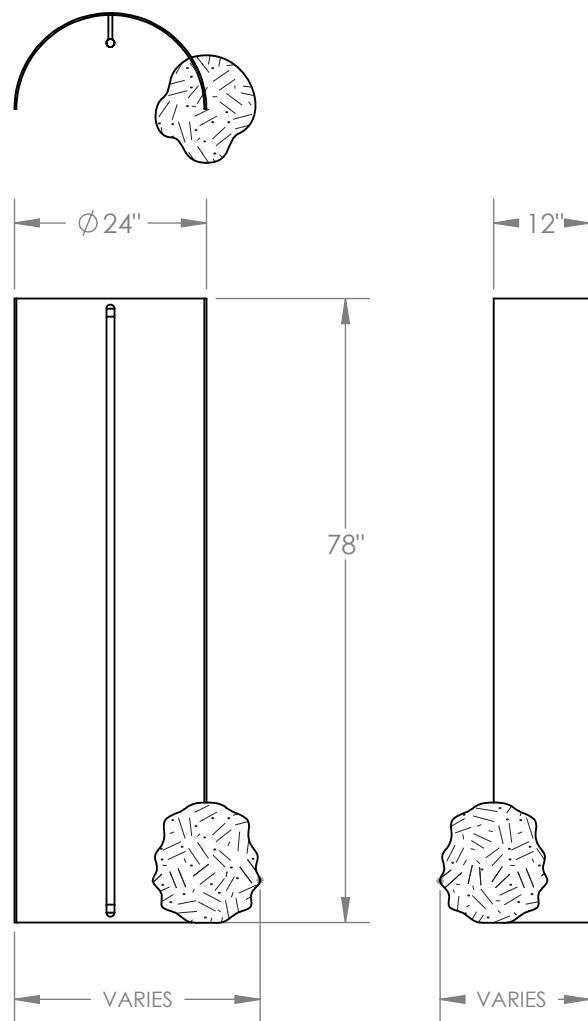

LAVA LIGHT

An exploration between natural forms and the precision of the man-made, this light is a visual interpretation of that tension which exists in our everyday. Each volcanic lava boulder and steel curve is 3d scanned in order to perfectly carve out a path in which they can intersect, furthering the play between the natural and technological intervention. The curved exterior is finished in a rich warm black while the interior is finished in a light antique brass.

Materials

Lava Rock
Steel
Acrylic
Brass

Standard Finishes

Exterior: Satin Black
Interior: Antique Brass

Notes

Lamping: 12v LED strip. 1600 lumens, 2700K color temperature. 120V.
Includes transformer and inline dimmer.

Retail

\$26,880

Lead Time

8 to 10 weeks

Customization

Available - please contact us.