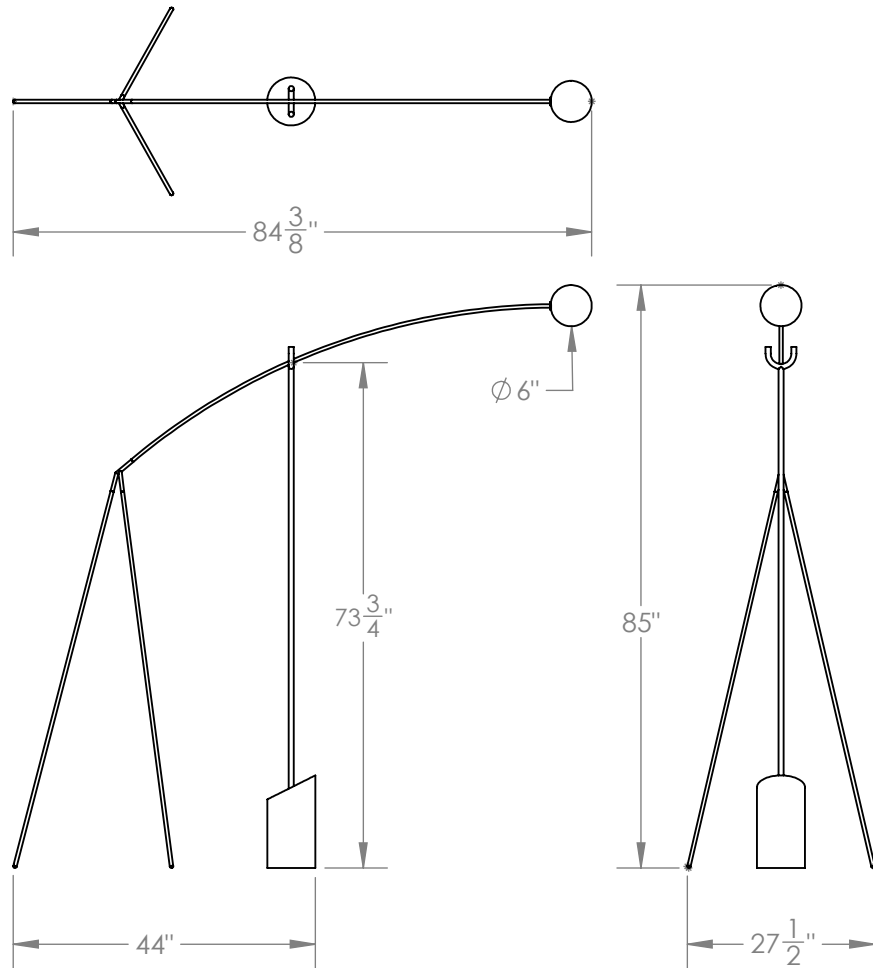

SEED POD LIGHT

A visual exploration of fragility and balance. Robust yet delicate, the arching stem ends in a hand blown glass sphere, held in suspension by a forked support on a weighted base.

Materials

Steel
Brass
Glass

Standard Finishes

Light Antique Brass
White Glossy Glass

Dimensions

27-1/2"W x 85" H x 84-3/8" D
Inline dimmer: 2-3/8" x 2-3/8" x 2"

Notes

Lamping: 1 G9 bulb, max 75W. 4.5W dimmable LED bulb included.
450 lumens, 2700K color temperature.
120V/240V. Specify voltage and plug type.
Includes 84" cord, with inline dimmer 24" from fixture.

Retail

\$8,250

Lead Time

8-10 Weeks

Customization Available - please contact us.