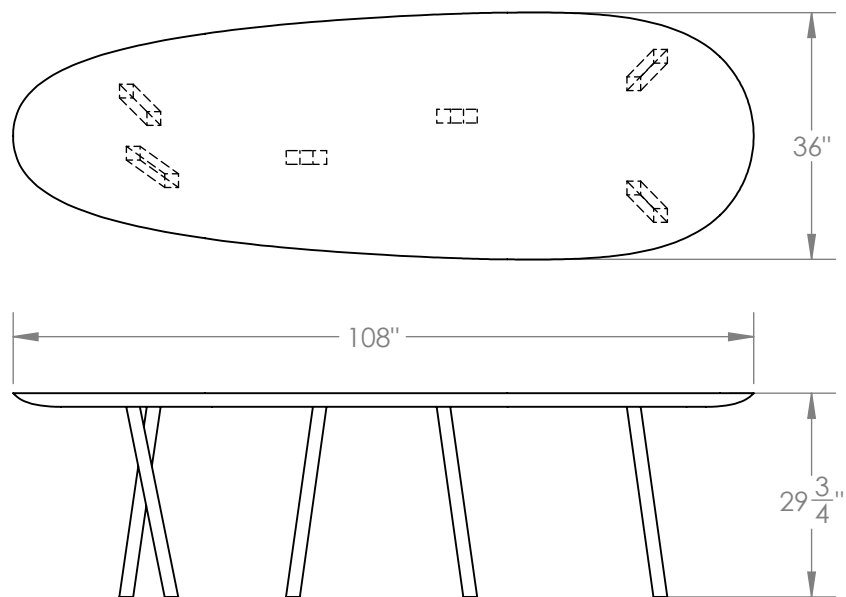

# W TABLE

An extension from our W Chair series, this table is also made from hard maple wood. Each leg is meticulously hand-carved, making each work a unique one-off piece. The oval shape, with a smaller radius at one end than the other, is designed as the perfect table for conversation. This unique shape allows each guest to see everyone else at the table, encouraging long dinners and space to sit for hours with friends.