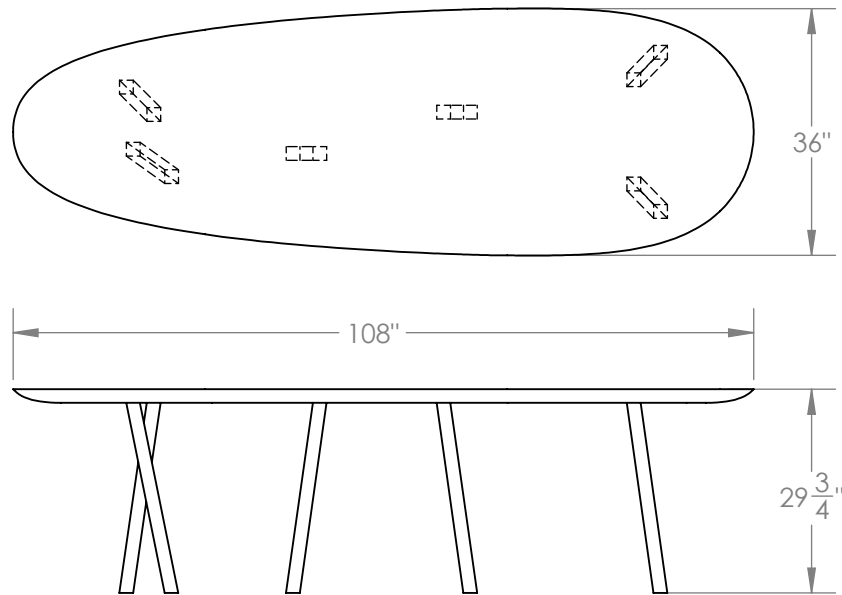

# W TABLE

An extension from our W Chair series, this table is also made from hard maple wood. Each leg is meticulously hand-carved, making each work a unique one-off piece. The oval shape, with a smaller radius at one end than the other, is designed as the perfect table for conversation. This unique shape allows each guest to see everyone else at the table, encouraging long dinners and space to sit for hours with friends.