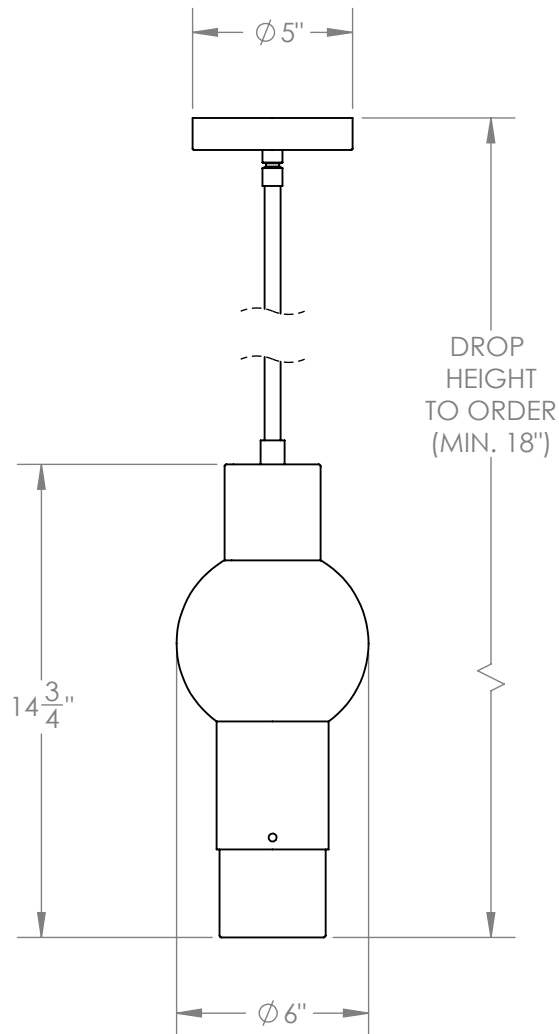

LANTERN PENDANT - SMALL

A finely balanced form of hand-finished brass with a frosted glass diffuser.

Materials

Brass
Steel
Glass

Standard Finishes

Antique Brass
White Frosted Glass

Dimensions

6" W x 14-³/₄" H x 6" D
Overall height to order - minimum 18"

Notes

Lamping: 1 G9 bulb, max 75W. 4.5W dimmable LED bulb included. 450 lumens, 2700K color temperature. 120V, UL approved. (240V available)

Retail

\$3,750

Lead Time

8-10 Weeks

Customization Available - please contact us.