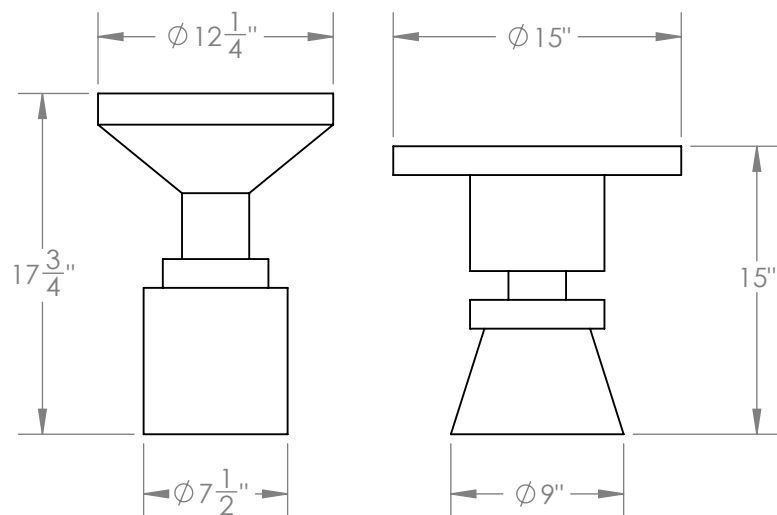

PARCHMENT NESTING TABLES

Like chess pieces dotted across board, these are sculptures to be placed throughout a room. Used as side tables or stools, they are made to work in nesting series or alone. Wood and parchment tables are hand-turned, finished and sealed with water resistant lacquer.

Materials

Wood
Goat Skin

Standard Finishes

White
Natural

Dimensions

15" H x 15" $\tilde{\text{A}}$ // 12- $\frac{1}{4}$ " $\hat{\text{E}}$ D x 17- $\frac{3}{4}$ " $\hat{\text{E}}$ H

Notes

Priced individually.