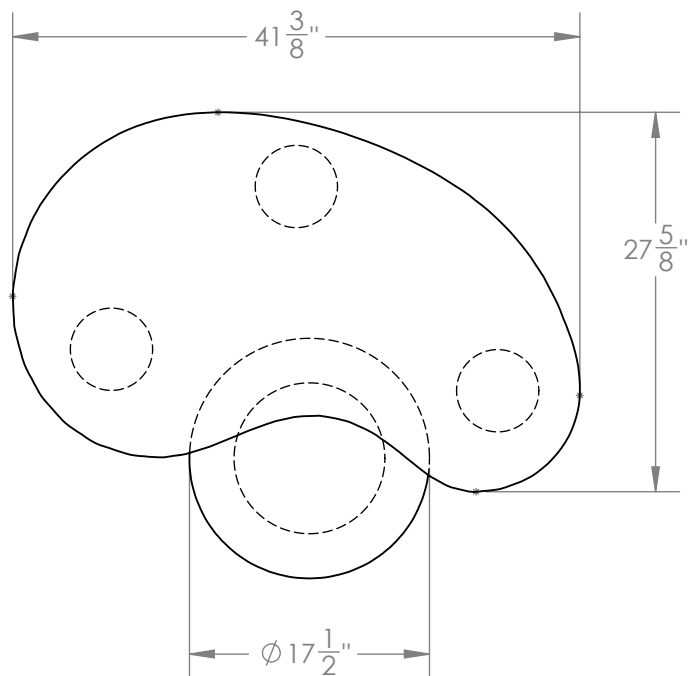

# PUDDLE - BURL

These tables nest perfectly and can be moved individually to suit the space.

### Dimensions

Table 1: 41- $\frac{3}{8}$ " W x 18" H x 27- $\frac{5}{8}$ " D

Table 2: 17- $\frac{1}{2}$ " W x 13" H x 17- $\frac{1}{2}$ " D

### Lead Time

8-10 Weeks

**Customization** Available - please contact us. **Weight** ~100 (large)  
~35 lbs (small)