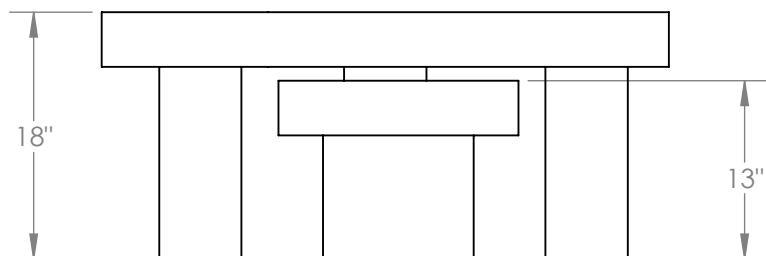

# PUDDLE - BURL

These tables nest perfectly and can be moved individually to suit the space.

### Dimensions

Table 1: 41- $\frac{3}{8}$ " W x 18" H x 27- $\frac{5}{8}$ " D

Table 2: 17- $\frac{1}{2}$ " W x 13" H x 17- $\frac{1}{2}$ " D

### Lead Time

8-10 Weeks

**Customization** Available - please contact us. **Weight** ~100 (large)  
~35 lbs (small)