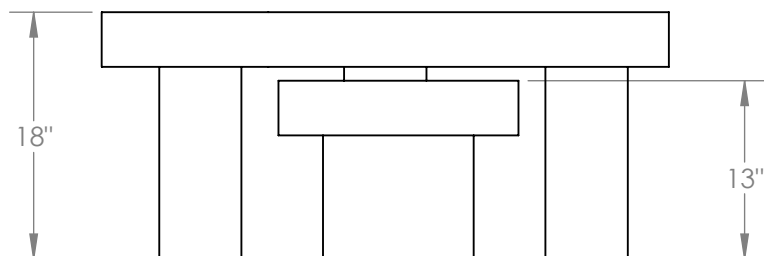

PUDDLE - BURL

These tables nest perfectly and can be moved individually to suit the space.

Materials

Wood

Standard Finishes

Burl Veneer

Dimensions

Table 1: 41- $\frac{3}{8}$ " W x 18" H x 27- $\frac{5}{8}$ " D

Table 2: 17- $\frac{1}{2}$ " W x 13" H x 17- $\frac{1}{2}$ " D

Notes

Please inquire for current veneer availability.

Retail

\$14,750

Lead Time

8-10 Weeks

Customization