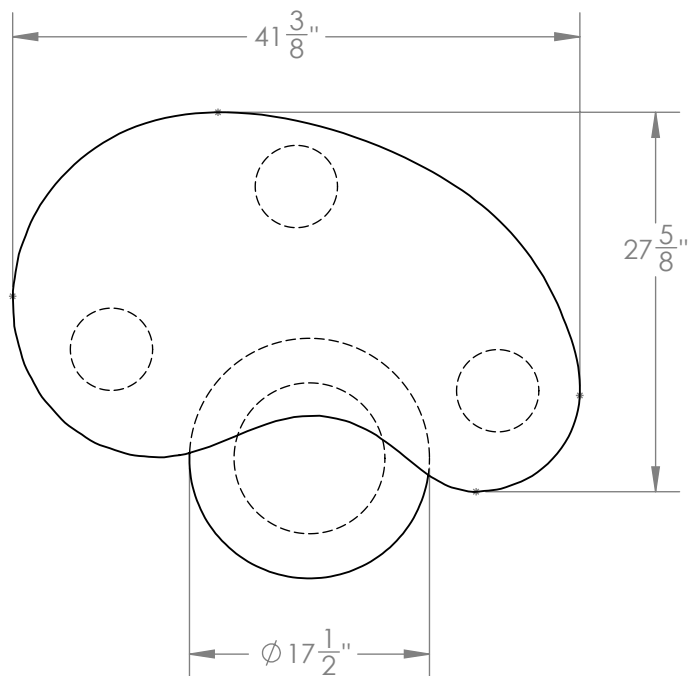

PUDDLE - BURL

These tables nest perfectly and can be moved individually to suit the space.

Materials

Wood

Standard Finishes

Burl Veneer

Dimensions

Table 1: 41- $\frac{3}{8}$ " W x 18" H x 27- $\frac{5}{8}$ " D

Table 2: 17- $\frac{1}{2}$ " W x 13" H x 17- $\frac{1}{2}$ " D

Notes

Please inquire for current veneer availability.

Retail

\$14,750

Lead Time

8-10 Weeks

Customization