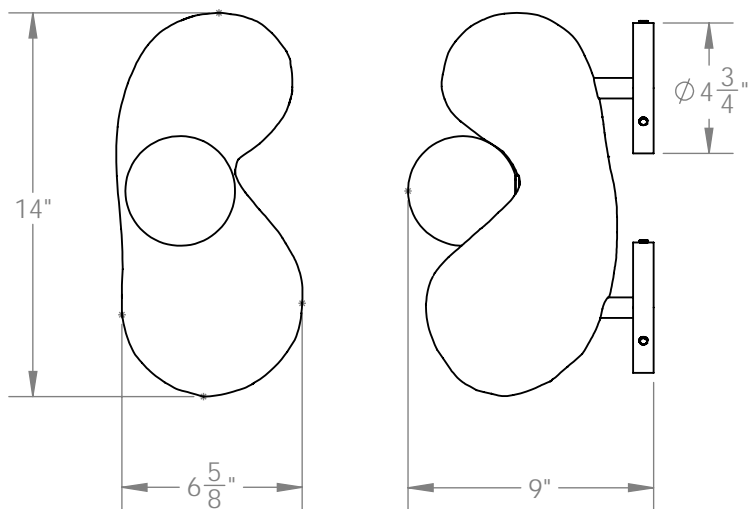

# BABY SCONCE

An organic clay sculpture that has been cast in hot-patinated bronze. The addition of hand-blown glass completes this sculptural light form.

## Dimensions

6-5/8" W x 14" H x 9" D

## Lead Time

10-12 Weeks

**Customization** Available - please contact us.