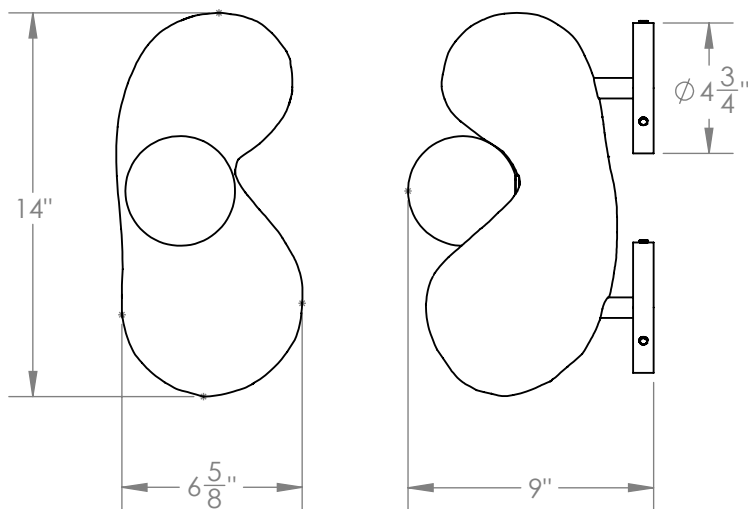

BABY SCONCE

An organic clay sculpture that has been cast in hot-patinated bronze. The addition of hand-blown glass completes this sculptural light form.

Materials

Cast Bronze
Glass
Brass

Standard Finishes

Sulfur Bronze
White Frosted Glass

Dimensions

6-5/8" W x 14" H x 9" D

Notes

Lamping: 1 G9 bulb, max 75W. 4.5W dimmable LED bulb included. 450 lumens, 2700K color temperature. 120V, UL approved. (240V available)
Available with wall plug and inline dimmer: +\$250. Also available as a pendant upon request.

Retail

\$10,250

Lead Time

22-24 Weeks

Customization Available - please contact us.