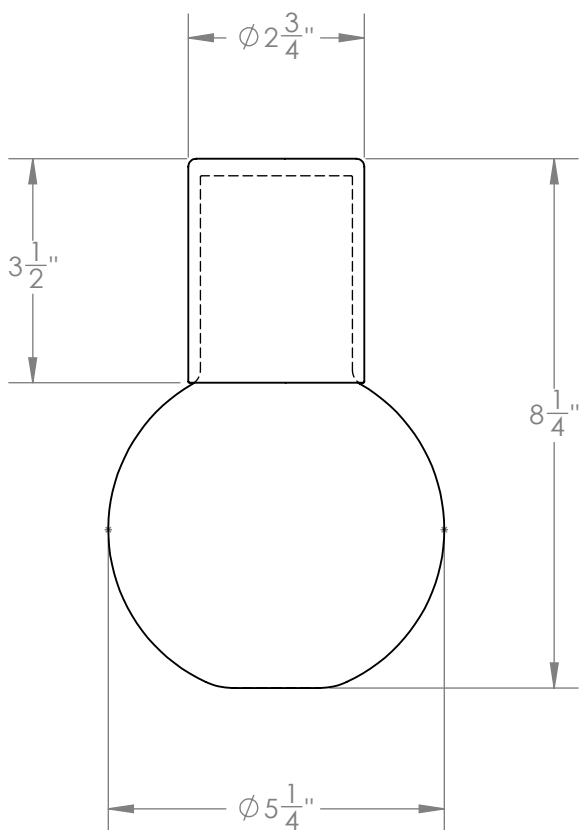

BEDSIDE CARAFE

Made from hand-blown glass, perfect for bedside use. The carafe top also functions as a cup.

Materials

Glass

Standard Finishes

1. Pale Purple Base + Pale Green Cup
2. White Base + Yellow Cup
3. Pale Pink Base + Mint Green Cup
4. Pale Green Base + Blue Cup
5. Clear Glass

Dimensions

Carafe: 5- $\frac{1}{4}$ " W x 8- $\frac{1}{4}$ " H x 5- $\frac{1}{4}$ " D

Cup: 2- $\frac{3}{4}$ " W x 3- $\frac{1}{2}$ " H x 2- $\frac{3}{4}$ " D

Notes

Capacity: 1300ml / 44oz

When ordering, please specify colorway 1, 2, 3, 4, or 5.