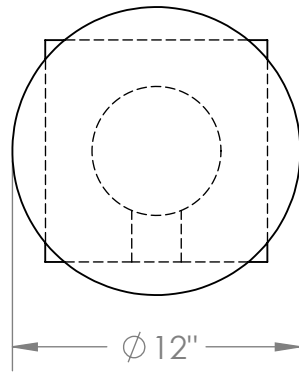

BLOCK SIDE TABLE

Made of cold rolled steel, the table is finished in a light antique brass with a dark antique brass block base. The contrasting finishes accentuate the interlocking shapes.

Materials

Steel

Standard Finishes

Light Antique Brass
Dark Antique Brass

Dimensions

12" W x 18" H x 12" D

Notes

Retail

\$4,875

Lead Time