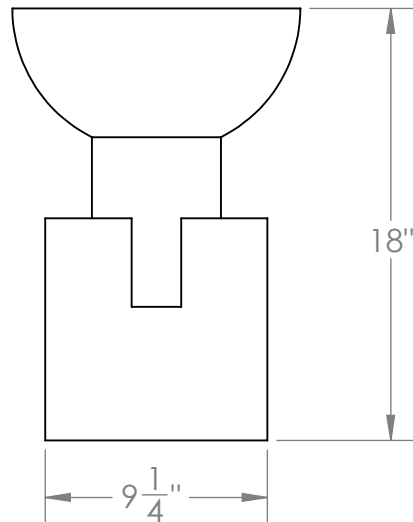

BLOCK SIDE TABLE

Made of cold rolled steel, the table is finished in a light antique brass with a dark antique brass block base. The contrasting finishes accentuate the interlocking shapes.

Materials

Steel

Standard Finishes

Light Antique Brass
Dark Antique Brass

Dimensions

12" W x 18" H x 12" D

Notes

Retail

\$4,875

Lead Time