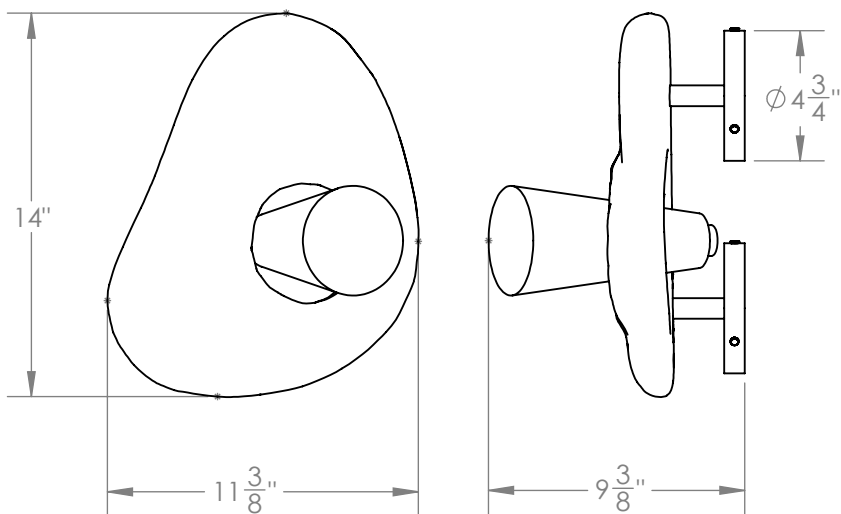

BODY SCONCE

An organic clay sculpture that has been cast in hot-patinated bronze. The addition of hand-blown glass completes this sculptural light form.

Materials

Cast Bronze
Glass
Brass

Standard Finishes

Sulfur Bronze
White Frosted Glass

Dimensions

11-³/₈" W x 14" H x 9-³/₈" D

Notes

Lamping: 1 G9 bulb, max 75W. 4.5W dimmable LED bulb included. 450 lumens, 2700K color temperature. 120V, UL approved. (240V available)
Available with wall plug and inline dimmer: +\$250. Also available as a pendant upon request.

Retail

\$10,750

Lead Time

22-24 Weeks

Customization Available - please contact us. **Weight** ~35 lbs