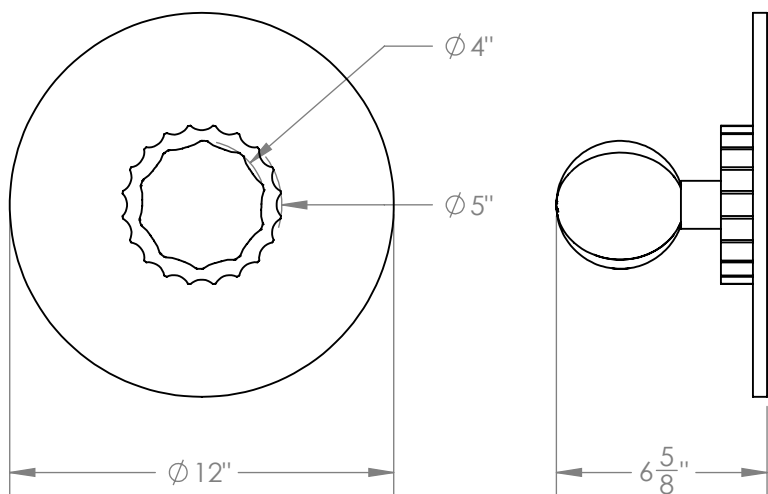

# CERAMIC SCONCE - LARGE

Composed of hand blown ridged glass, a glazed scalloped puck, and topped off with a large unglazed ceramic disc. The textural differences are picked up beautifully by the light.

### Dimensions

12" W x 12" H x 6-5/8" D