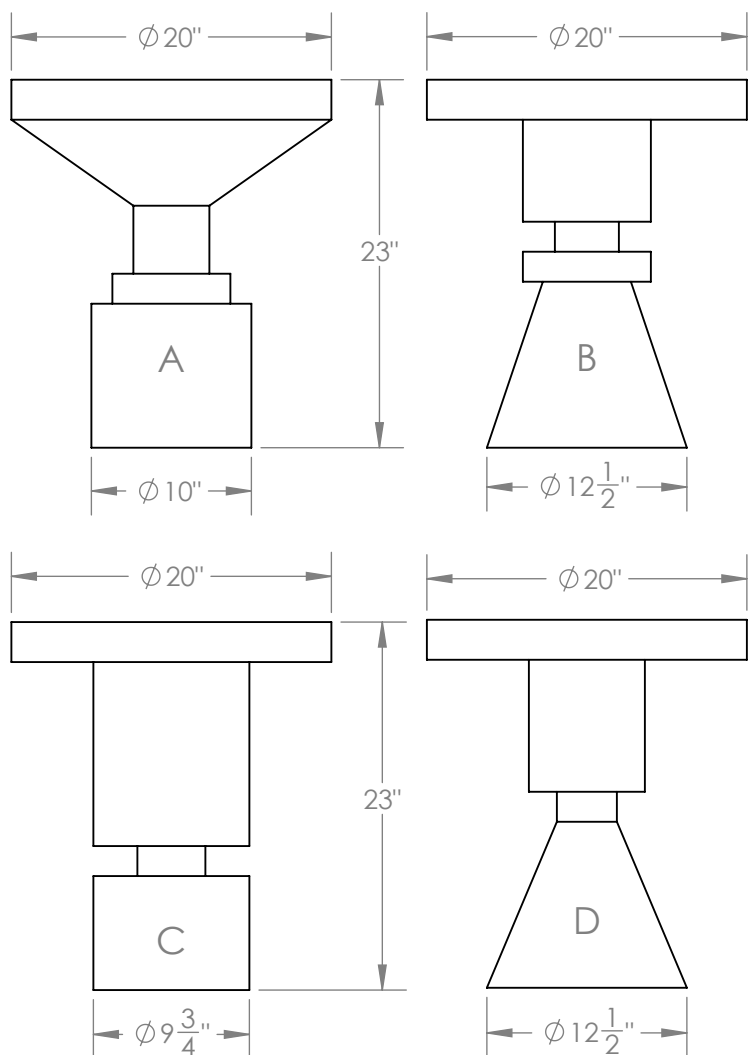

CHESS BEDSIDE

Like chess pieces dotted across board, these sculptures are perfectly sized for a bedside table. Available in four shapes, they are made to work in series or alone.

Metal stools are made from cold rolled steel, brass plated and finished with a hand rubbed patina. Wood stools are hand-turned, finished and sealed with water resistant lacquer.

Materials

Steel

Standard Finishes

Antique Brass

Dimensions

20" W x 23" H x 20" D

Notes

When ordering, please specify shape A, B, C, or D.