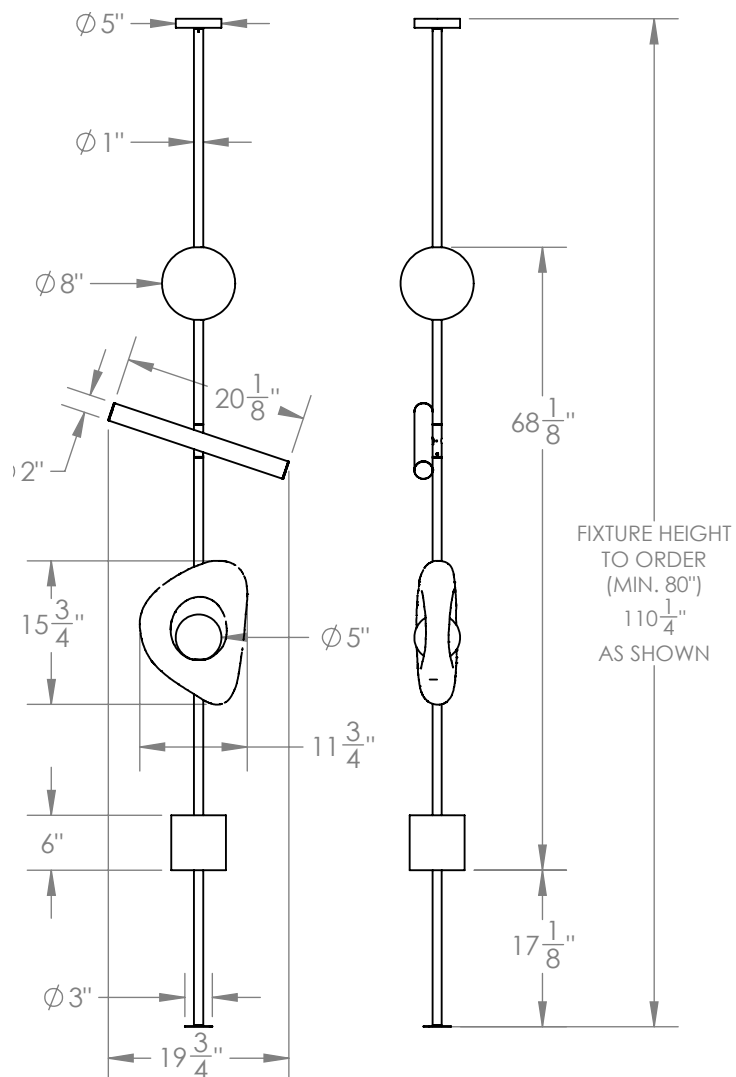

FORM - MARBLE + BRONZE

Cast bronze, carved marble, handblown glass and a rolled acrylic tube stretch between floor and ceiling. It is both sculpture and light-giving. The height of each Form is tailored to fit perfectly in any space. Available as a plug-in from top or bottom, please inquire. This product uses an external transformer, please ensure proper compatibility prior to purchase.

Materials

Bronze
Brass
Steel
Marble
Acrylic
Glass

Standard Finishes

Sulfur Bronze
Honed Marble
White Frosted Glass

Dimensions

19-3/4" W x 68-1/8" H x 8" D. Overall height to order - minimum 80"
Inline dimmer (if included): 5-3/4" x 3-3/4" x 2-1/2"

Notes

Please inquire for current marble options - selection varies.
Installation specific - please contact us for details.
Fixture rigged from ceiling, baseplate drilled to floor. Reinforced J-box required - fixture weight is carried by J-box.
Lamping: Tube - 12VDC LED strip, 9W, 1100 lumens, 3000K color temperature.
Globe - 12VDC G4 LED bulb, 5W, 450 lumens, 3000K color temperature.
120V/240VAC-to-12VDC transformer included. Available as plug-in from top or bottom of fixture - please inquire.

Retail

\$19,750

Lead Time

12-14 Weeks

Customization

Available - please contact us.