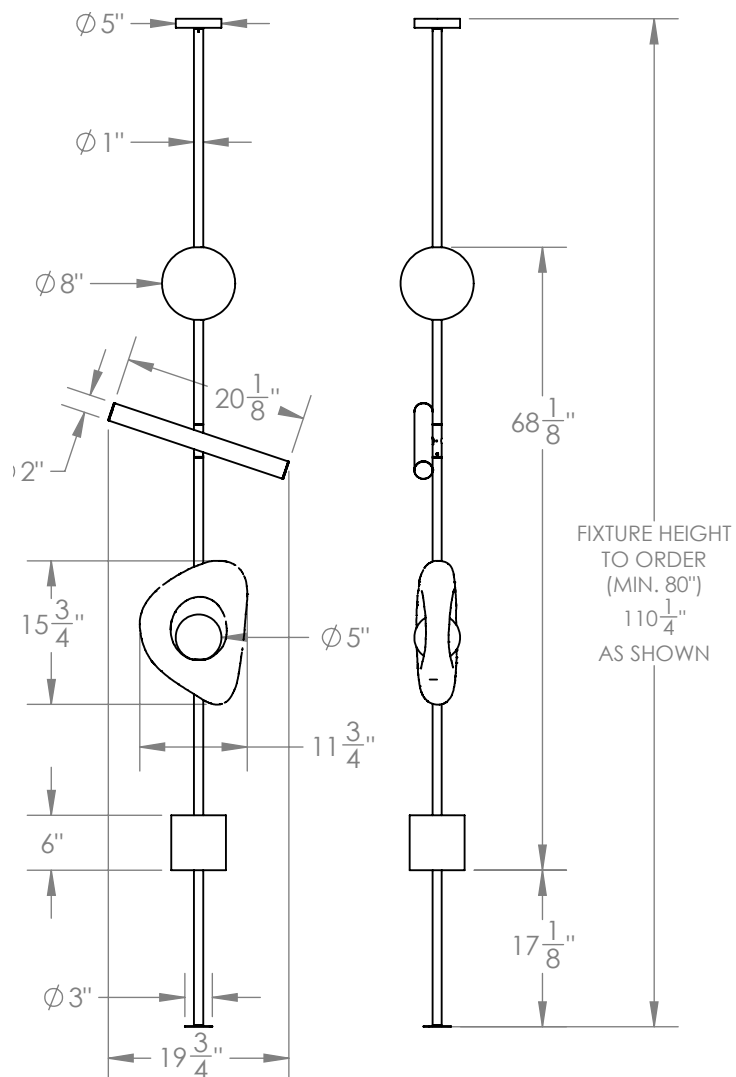

# FORM - MARBLE + BRONZE

Cast bronze, carved marble, handblown glass and a rolled acrylic tube stretch between floor and ceiling. It is both sculpture and light-giving. The height of each Form is tailored to fit perfectly in any space. Available as a plug-in from top or bottom, please inquire. This product uses an external transformer, please ensure proper compatibility prior to purchase.

## Dimensions

19-3/4" W x 68-1/8" H x 8" D. Overall height to order - minimum 80"  
Inline dimmer (if included): 5-3/4" x 3-3/4" x 2-1/2"

## Notes

Please inquire for current marble options - selection varies.  
Installation specific - please contact us for details.  
Fixture rigged from ceiling, baseplate drilled to floor. Reinforced J-box required - fixture weight is carried by J-box.  
Lamping: Tube - 12VDC LED strip, 9W, 1100 lumens, 3000K color temperature.  
Globe - 12VDC G4 LED bulb, 5W, 450 lumens, 3000K color temperature.  
120V/240VAC-to-12VDC transformer included. Available as plug-in from top or bottom of fixture - please inquire.

## Lead Time

12-14 Weeks