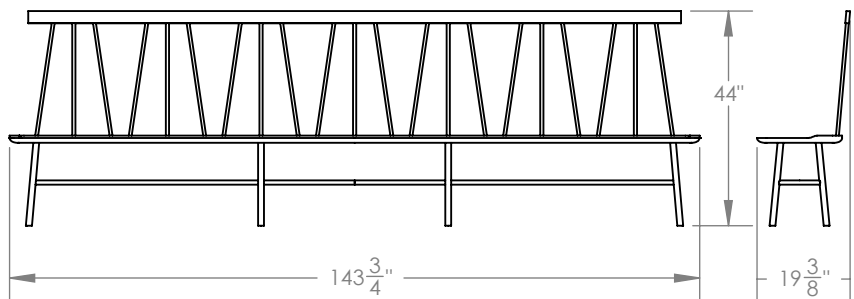

GLYPH

Cast bronze, wood, and metal sculptures are suspended from a wall-mounted peg rack that hangs above a hand-carved bench. This piece was conceived for a hallway. An overlooked domestic space, often frequented but never truly seen, the hallway is in fact the entry point to an intimate world and should be a reflection of whomever resides within. Glyph was created to set a tone of curiosity and wonder from the first step into a personal space. The work is designed to be customized to fit clients' individual spaces.

Materials

Bronze
Glass
Hard Maple
Steel

Standard Finishes

Bench: Hard Maple
Glyphs: Sulfur Bronze, White
Frosted Glass

Dimensions

Peg Light Assembly: 136" W x 28" H x 10-1/2" D

Notes

Lamping: 4 G9 bulbs, max 25W. 4.5W dimmable LED bulbs included. 450 lumens, 2700K color temperature.
24V LED strip. 14W, 1000 lumens, 2700K color temperature. 120V/240V.