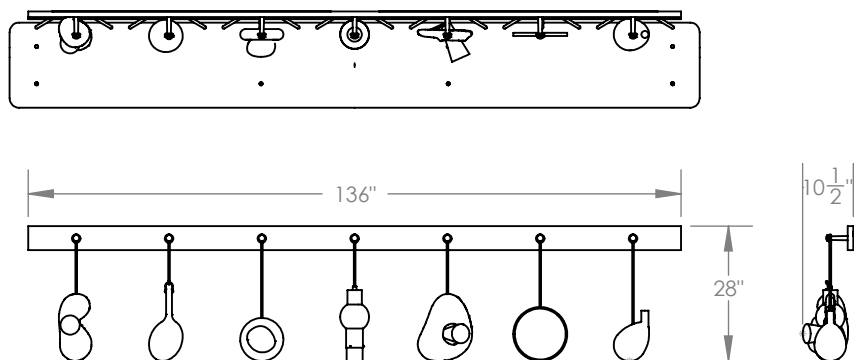

GLYPH

Cast bronze, wood, and metal sculptures are suspended from a wall-mounted peg rack that hangs above a hand-carved bench. This piece was conceived for a hallway. An overlooked domestic space, often frequented but never truly seen, the hallway is in fact the entry point to an intimate world and should be a reflection of whomever resides within. Glyph was created to set a tone of curiosity and wonder from the first step into a personal space. The work is designed to be customized to fit clients' individual spaces.

Materials

Bronze
Glass
Hard Maple
Steel

Standard Finishes

Bench: Hard Maple
Glyphs: Sulfur Bronze, White
Frosted Glass

Dimensions

Peg Light Assembly: 136" W x 28" H x 10-1/2" D

Notes

Lamping: 4 G9 bulbs, max 25W. 4.5W dimmable LED bulbs included. 450 lumens, 2700K color temperature.
24V LED strip. 14W, 1000 lumens, 2700K color temperature. 120V/240V.