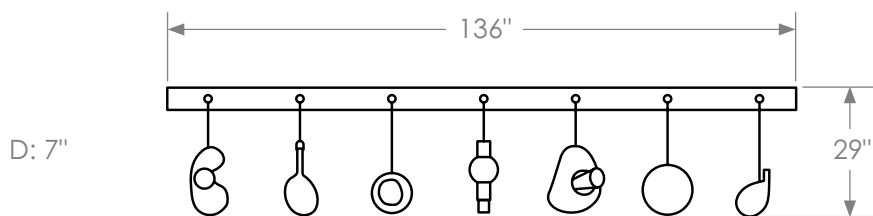

GLYPH

Cast bronze, wood, and metal sculptures are suspended from a wall-mounted peg rack that hangs above a hand-carved bench. This piece was conceived for a hallway. An overlooked domestic space, often frequented but never truly seen, the hallway is in fact the entry point to an intimate world and should be a reflection of whomever resides within. Glyph was created to set a tone of curiosity and wonder from the first step into a personal space. The work is designed to be customized to fit clients' individual spaces.

Materials

Bronze
Glass
Hard Maple
Steel

Standard Finishes

Bench: Hard Maple
Glyphs: Sulfur Bronze, White
Frosted Glass

Dimensions

Bench: 143-3/4" W x 44" H x 17-3/4" D
Peg Light Assembly: 136" W x 29" H x 7" D