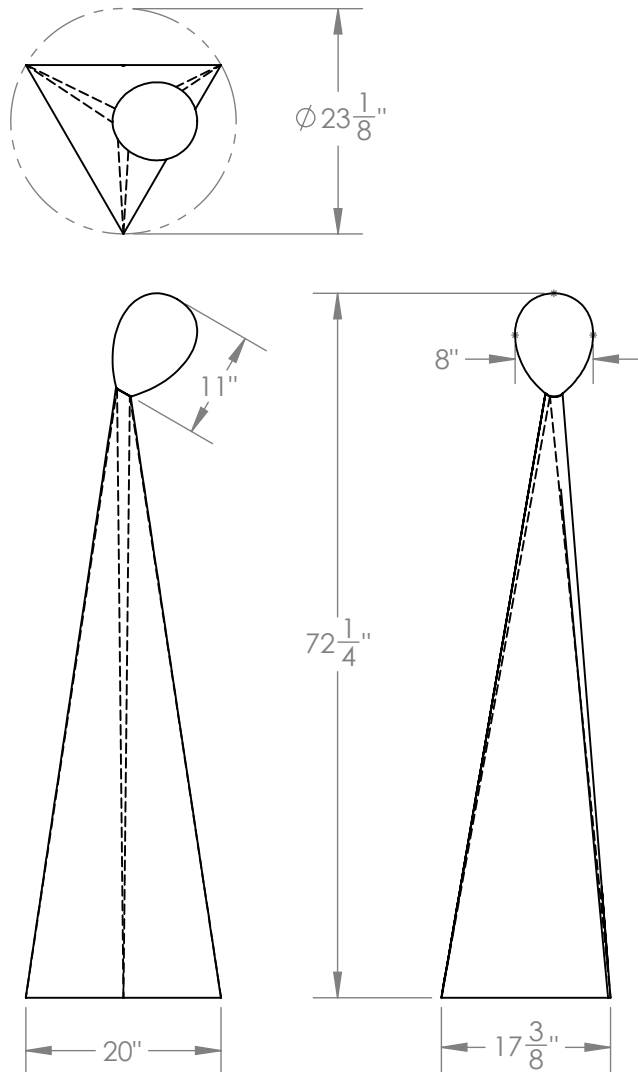

LADY LAMP

Regarding the observer with a quizzical gaze, the human-scale Lady becomes another character in the room. Each glass head is handblown and may differ slightly, so making each piece unique.

Materials

Cast Aluminum
Glass
Brass

Standard Finishes

Aged Black Patina
White Frosted Glass

Dimensions

20" W x 72-1/2" H x 17-3/8" D
Inline dimmer: 2-3/8" x 2-3/8" x 2"

Notes

Lamping: 1 G9 bulb, max 50W each. 4.5W dimmable LED bulb included. 450 lumens, 2700K color temperature.
120V/240V. Specify voltage and plug type.
Includes 84" cord, with inline dimmer 24" from fixture.

Retail

\$18,000

Lead Time

12-14 Weeks

Customization Available - please contact us.