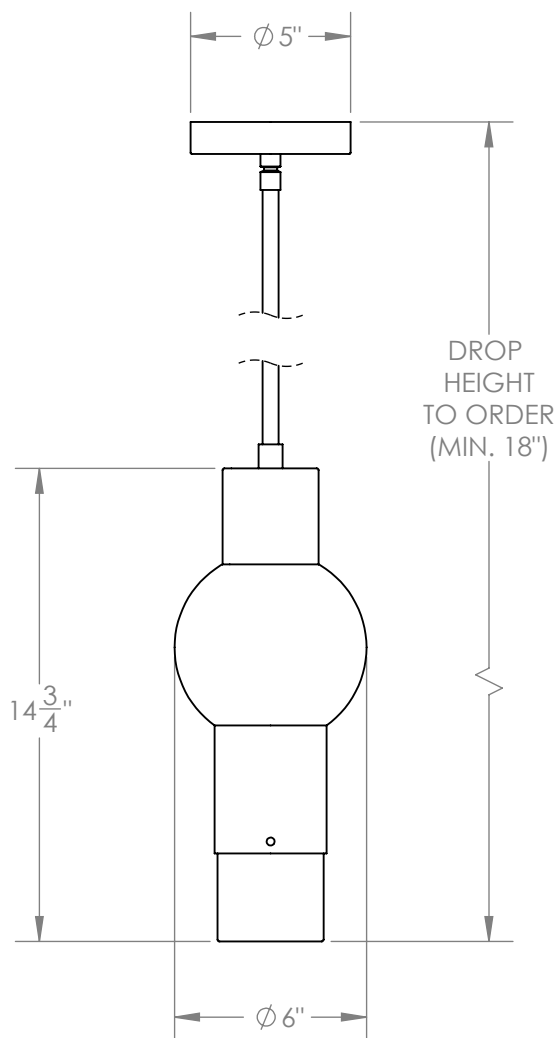

LANTERN PENDANT

A finely balanced form of hand-finished brass with a frosted glass diffuser.

Materials

Brass
Steel
Glass

Standard Finishes

Antique Brass
White Frosted Glass

Dimensions

6" W x 14-³/₄" H x 6" D
Overall height to order - minimum 18"