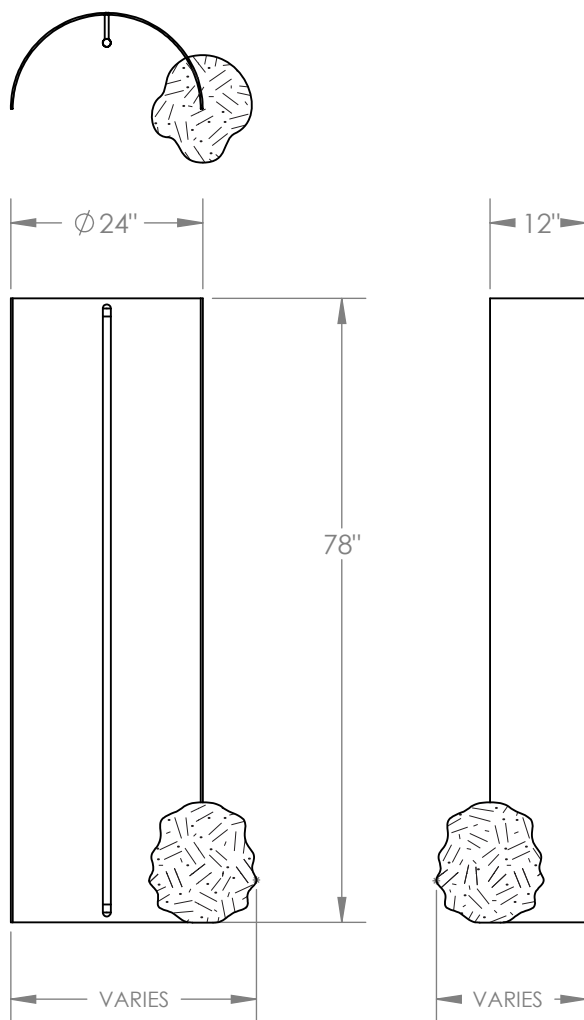

# LAVA LIGHT

An exploration of natural forms and the precision of the man-made; a visual interpretation of that tension which exists in our everyday experience. Each volcanic lava rock and steel curve is 3D scanned in order to perfectly carve out a path in which they can intersect, furthering the play between the natural and technological intervention. The curved exterior is finished in a rich warm black while the interior is finished in a light antique brass.

## Dimensions

Main fixture: 24" W x 78" H x 12" D  
Lava rock size varies as per available stock  
Inline dimmer: 5-3/4" x 3-3/4" x 2-1/2"

## Lead Time

14-16 Weeks

**Customization** Available - please contact us.