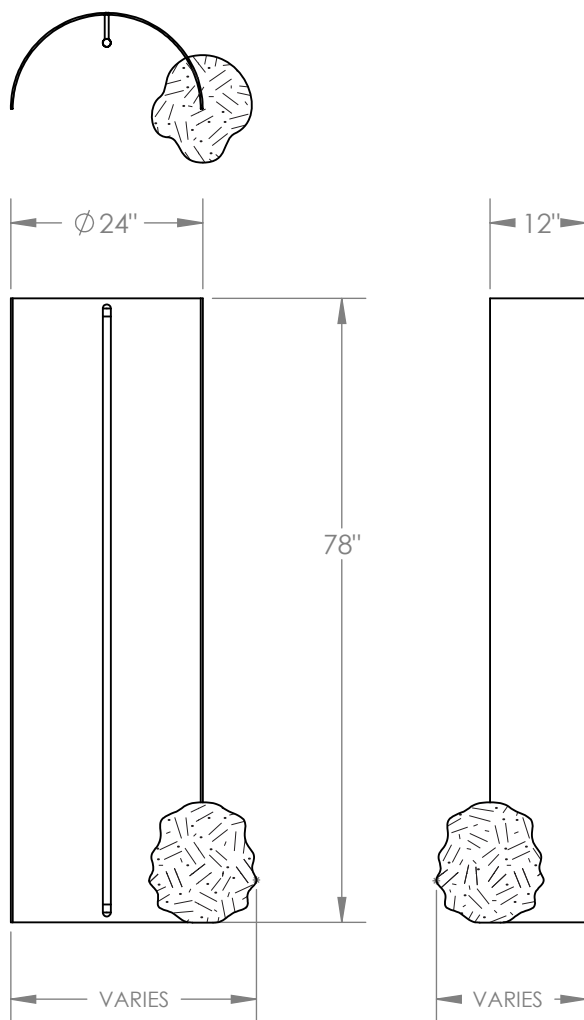

LAVA LIGHT

An exploration of natural forms and the precision of the man-made; a visual interpretation of that tension which exists in our everyday experience. Each volcanic lava rock and steel curve is 3D scanned in order to perfectly carve out a path in which they can intersect, furthering the play between the natural and technological intervention. The curved exterior is finished in a rich warm black while the interior is finished in a light antique brass.

Materials

Lava Rock
Steel
Acrylic
Brass

Standard Finishes

Exterior: Satin Black
Interior: Antique Brass

Dimensions

Main fixture: 24" W x 78" H x 12" D
Lava rock size varies as per available stock
Inline dimmer: 5-3/4" x 3-3/4" x 2-1/2"

Notes

Lamping: 12V LED strip. 13W, 1600 lumens, 2700K color temperature. 120V/240V. Specify voltage and plug type.
Includes 84" cord, with inline dimmer/transformer 24" from fixture.

Retail

\$27,425

Lead Time