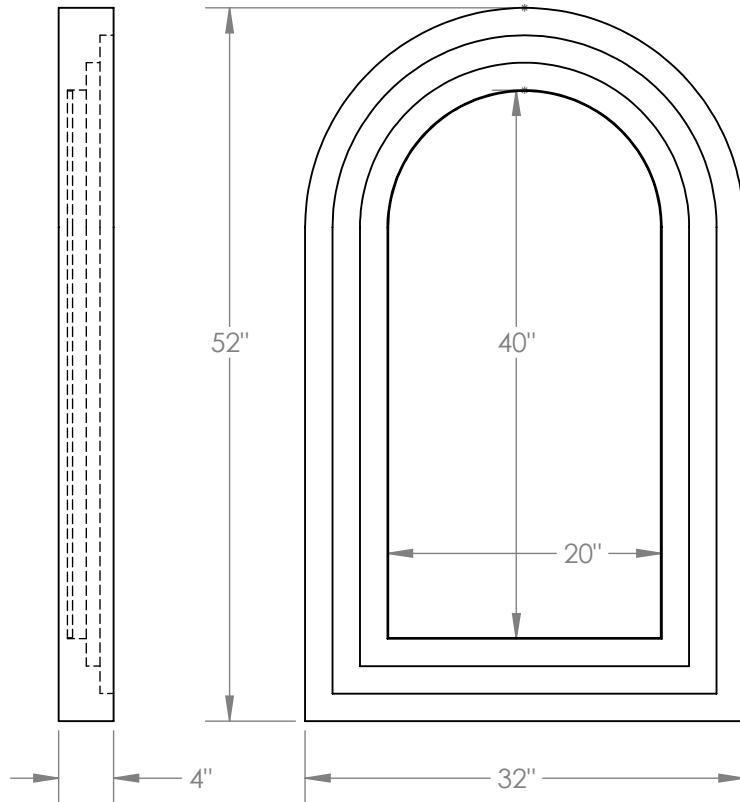

# LAYERED MIRROR

A multi-tiered arch, finished in rich satin black, frames a large mirror.

### Materials

Steel  
Glass Mirror

### Dimensions

32" W x 52 " H x 4" D

### Lead Time

10-12 Weeks