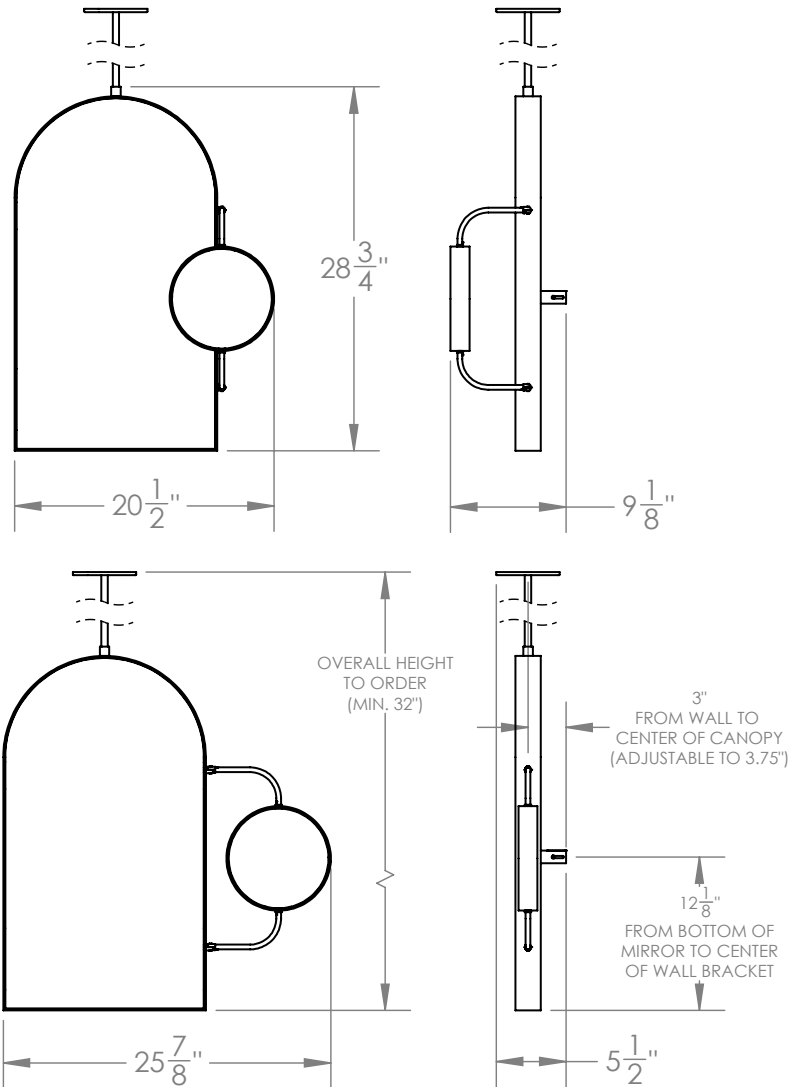

PENDANT MIRROR

An arched central mirror hangs from the ceiling on a delicate rod, supporting an articulating round side mirror with 5X magnification.

Materials

Steel
Brass
Glass Mirror

Standard Finishes

Antique Brass

Dimensions

20-1/2" to 25-7/8" W x 28-3/4" H x 5-1/8" to 9-1/8" D
Overall height to order - minimum 32"

Notes

Retail

\$5,400

Lead Time

8-10 Weeks

Customization