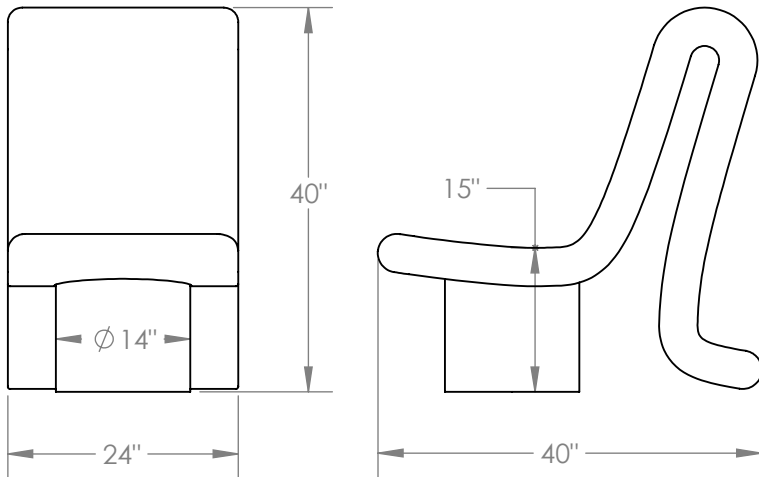

SLUMP

Made to work from every viewpoint, this wonderfully comfortable armchair combines maple burl with soft lines.

Materials

Wood
Cotton/Linen Blend

Standard Finishes

Burl Veneer
Cream Boucle

Dimensions

24" W x 40" H x 40" D