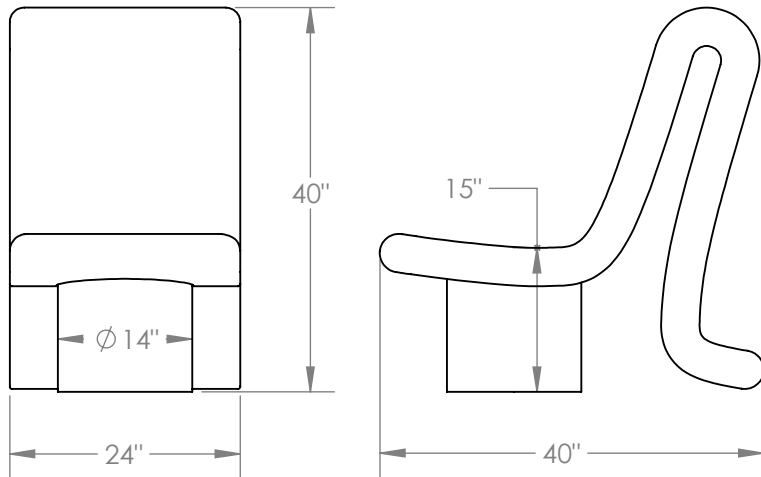

SLUMP

Made to work from every viewpoint, this wonderfully comfortable armchair combines maple burl with soft lines.

Materials

Wood
Cotton/Linen Blend

Standard Finishes

Burl Veneer
Cream Boucle

Dimensions

24" W x 40" H x 40" D