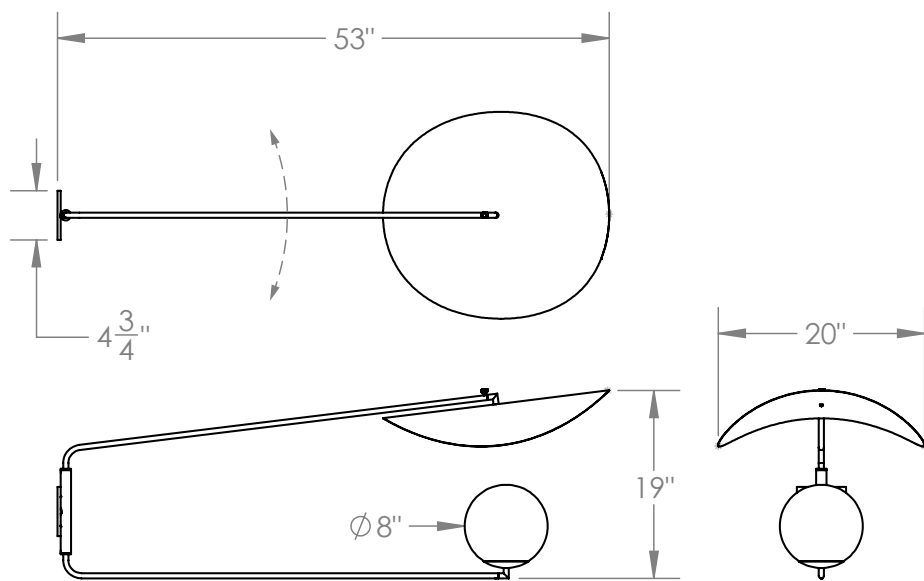

SUN SHADE

Designed to mimic the classic image of a beautiful woman shading her face with a wide brimmed hat. This wall light has swiveling arms and a rotating reflector, allowing one to direct the light and shade the globe as desired.

Materials

Steel
Brass
Glass

Standard Finishes

Exterior: Satin Black
Interior: Antique Brass

Dimensions

20" W x 19" H x 53" D

Notes

Lamping: 1 E26 bulb, max 75W. 5.5W dimmable LED bulb included.
465 lumens, 2700K color temperature.
120V, UL approved. (240V available)
Available with wall plug and inline dimmer: +\$250.