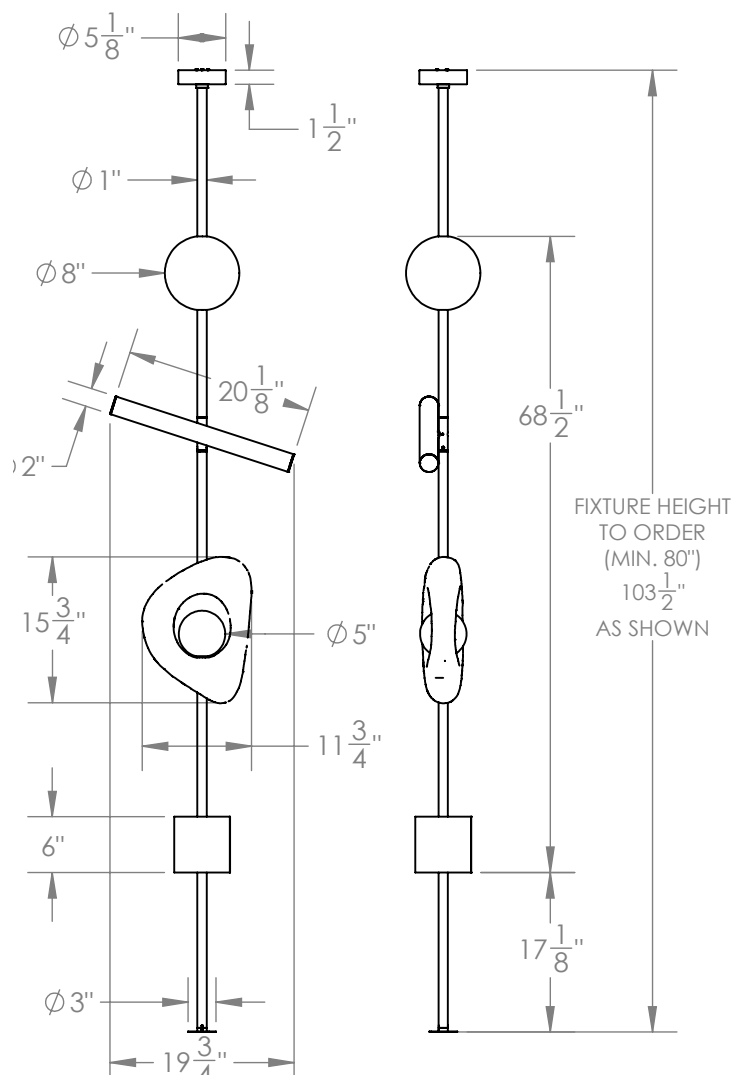

# FORM - TRAVERTINE

Carved Travertine, handblown glass and a rolled acrylic tube stretch between floor and ceiling. It is both sculpture and light-giving. The height of each Form is tailored to fit perfectly in any space. Available as a plug-in from top or bottom, please inquire.

## Dimensions

19-3/4" W x 68-1/8" H x 8" D. Overall height to order - minimum 80"  
Inline dimmer (if included): 5-3/4" x 3-3/4" x 2-1/2"

## Lead Time

12-14 Weeks

**Customization** Available - please contact us. **Weight** ~90 lbs