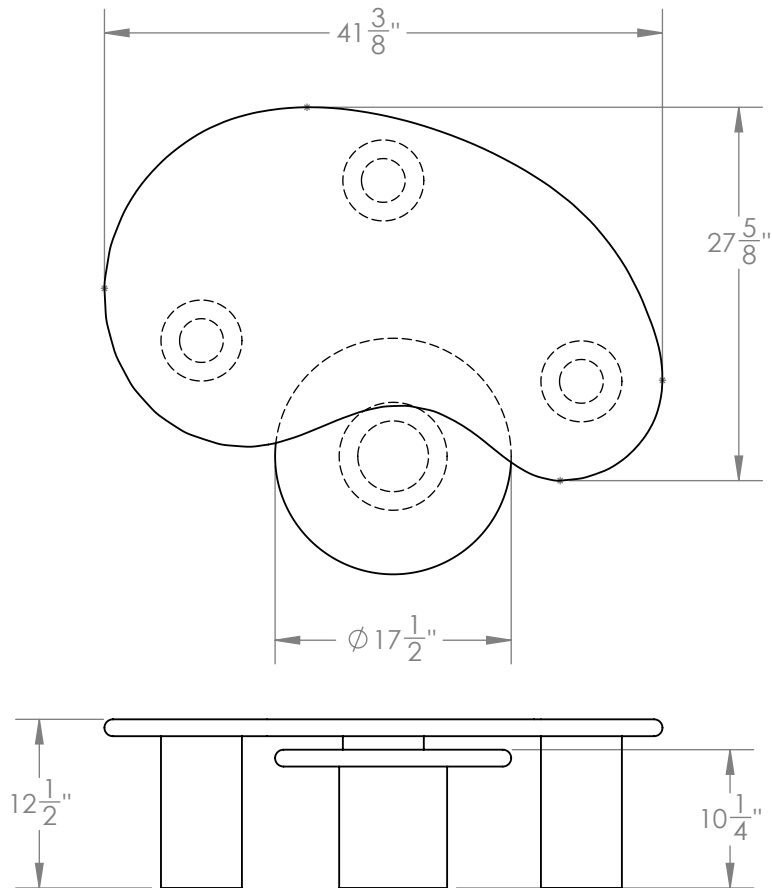

PUDDLE - TRAVERTINE

Made from carved Travertine, these tables nest perfectly and can be moved individually to suit the space.

Materials
Travertine

Standard Finishes
Unfilled, Honed

Dimensions

Table 1: $41\frac{3}{8}$ " W x $12\frac{1}{2}$ " H x 27-58" D
Table 2: $17\frac{1}{2}$ " W x $10\frac{1}{4}$ " H x $17\frac{1}{2}$ " D

Notes

Retail
\$14,750

Lead Time
8-10 Weeks

Customization Available - please contact us.