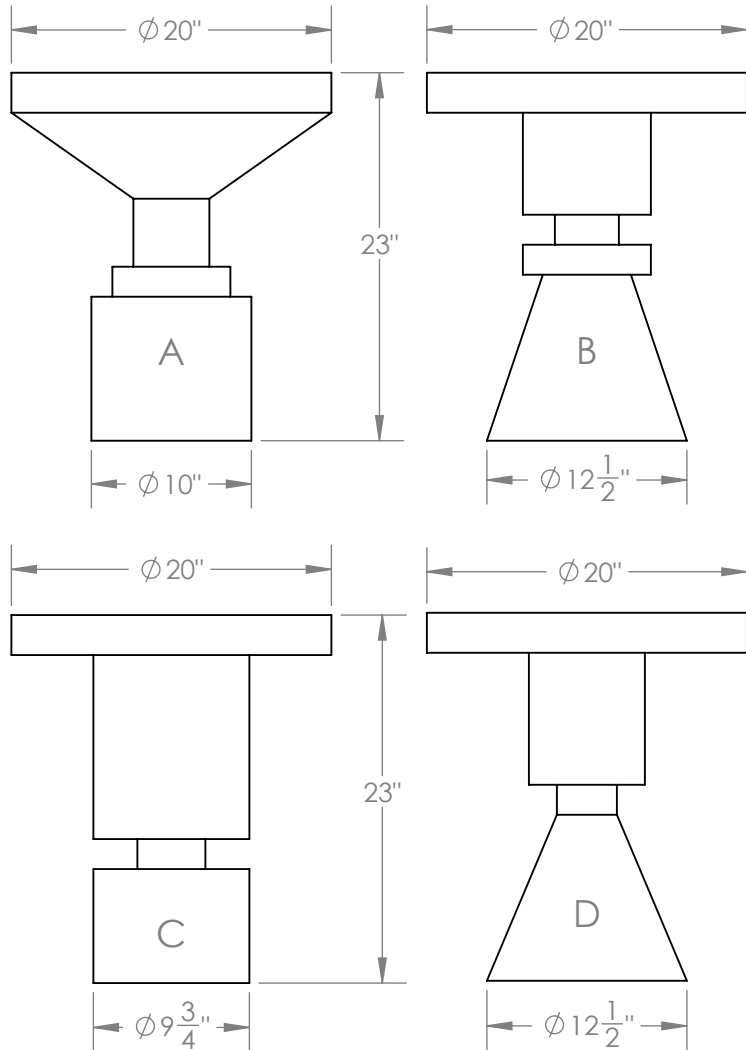

CHESS BEDSIDE

Like chess pieces dotted across board, these sculptures are perfectly sized for a bedside table. Available in four shapes, they are made to work in series or alone. Metal stools are made from cold rolled steel, brass plated and finished with a hand rubbed patina. Wood stools are hand-turned, finished and sealed with water resistant lacquer.

Materials
Steel

Standard Finishes
Antique Brass

Dimensions
20" W x 23" H x 20" D

Notes
When ordering, please specify shape A, B, C, or D.

Retail
Metal: \$6,000
Wood: \$5,750
Walnut: \$6,500

Lead Time
8-10 Weeks