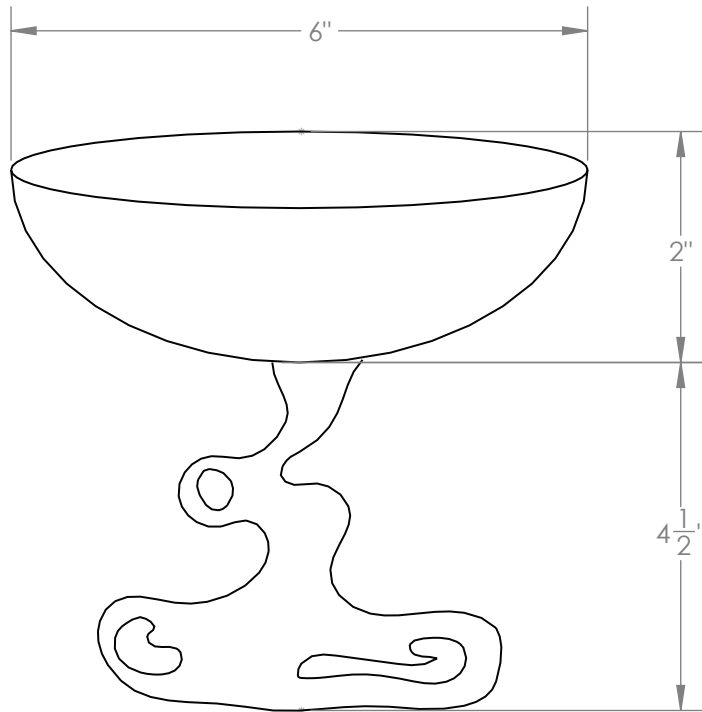

SQUIDGE CANDY DISH

These free form vessels are handblown in New York using a unique method that makes each piece one-of-a-kind.

Materials

Glass

Standard Finishes

Clear Glass

Dimensions

6" W x 6-1/2" H